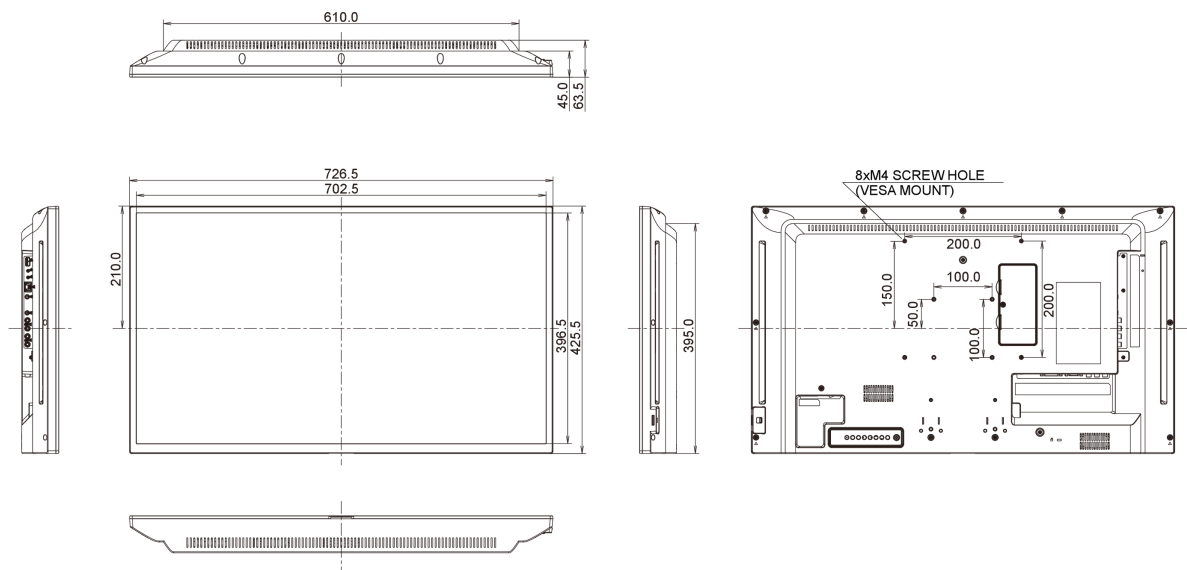

08 SUSTAINABILITY

Regulations	CB, CE, TÜV-Bauart, RoHS support, ErP, WEEE, CU, REACH
REACH SVHC	above 0.1%: Lead

09 DIMENSIONS / WEIGHT

Product dimensions W x H x D	726.5 x 425.4 x 65.1mm
Box dimensions W x H x D	818 x 547 x 139mm
Weight (without box)	5.7kg
Weight (with box)	7,7kg
EAN code	4948570119486