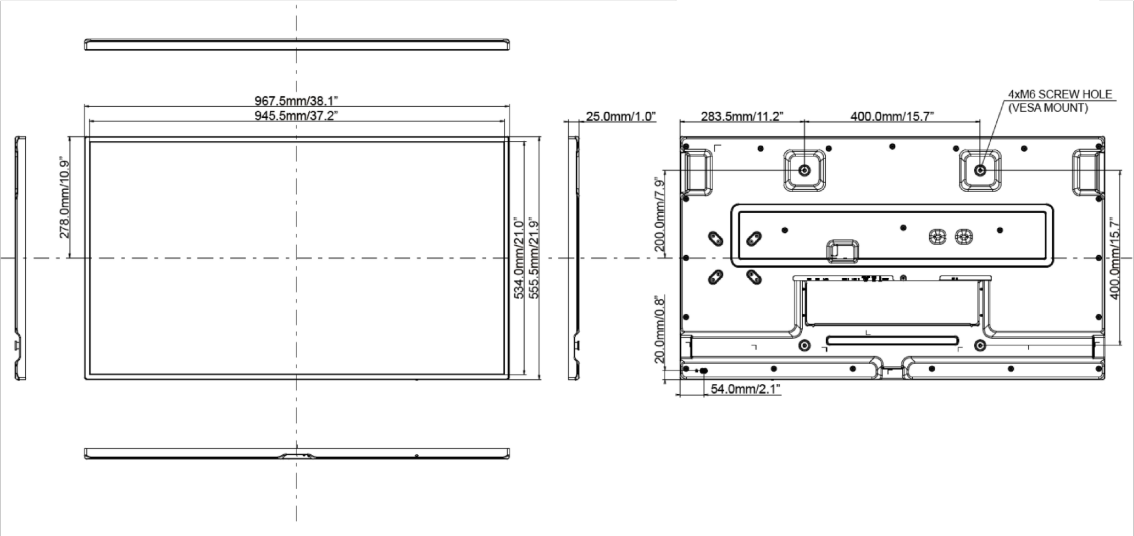

PROLITE LH4370UHB-B1

All trademarks and registered trademarks acknowledged. E & O E. Specification subject to change without notice. All LCD's comply with ISO-9241-307:2008 in connection with pixel defects.

© IYAMA CORPORATION. ALL RIGHTS RESERVED