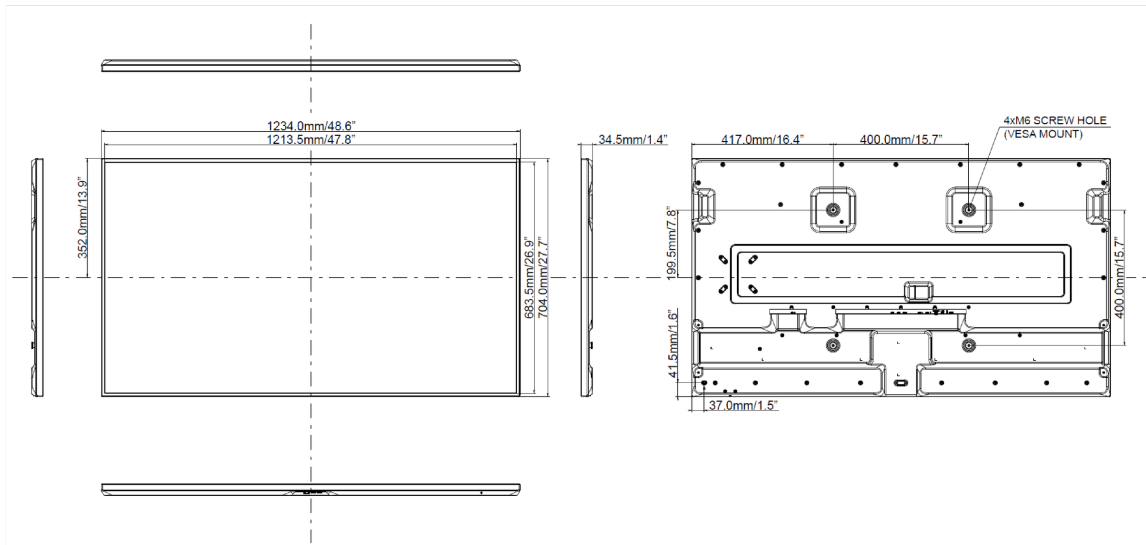

ProLite LH5570UHB

All trademarks and registered trademarks acknowledged. E & O E. Specification subject to change without notice. All LCD's comply with ISO-9241-307:2008 in connection with pixel defects.

© IIYAMA CORPORATION. ALL RIGHTS RESERVED