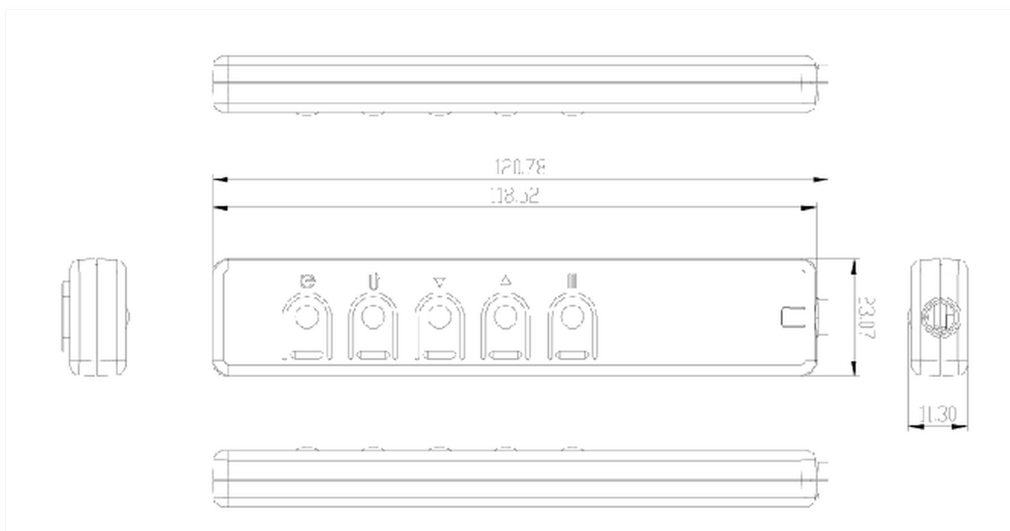

External control pad for TFix39 Series

This external control pad is specially for the open frame touch monitors of the 39 Series.

01 DIMENSIONS / WEIGHT

EAN code

4948570032693

All trademarks and registered trademarks acknowledged. E & O E. Specification subject to change without notice. All LCD's comply with ISO-9241-307:2008 in connection with pixel defects.