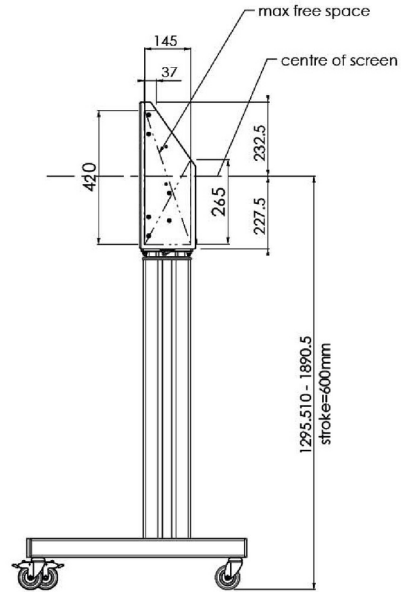

02 DIMENSIONS / WEIGHT

Weight (without box)

52kg

EAN code

4948570032600