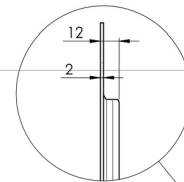

03 RELATED INFORMATION

Related products

[MD 052B7285](#)