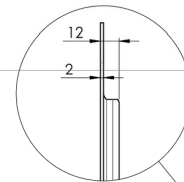

02 DIMENSIONS / WEIGHT

Weight (without box)

52kg

EAN code

4948570032600