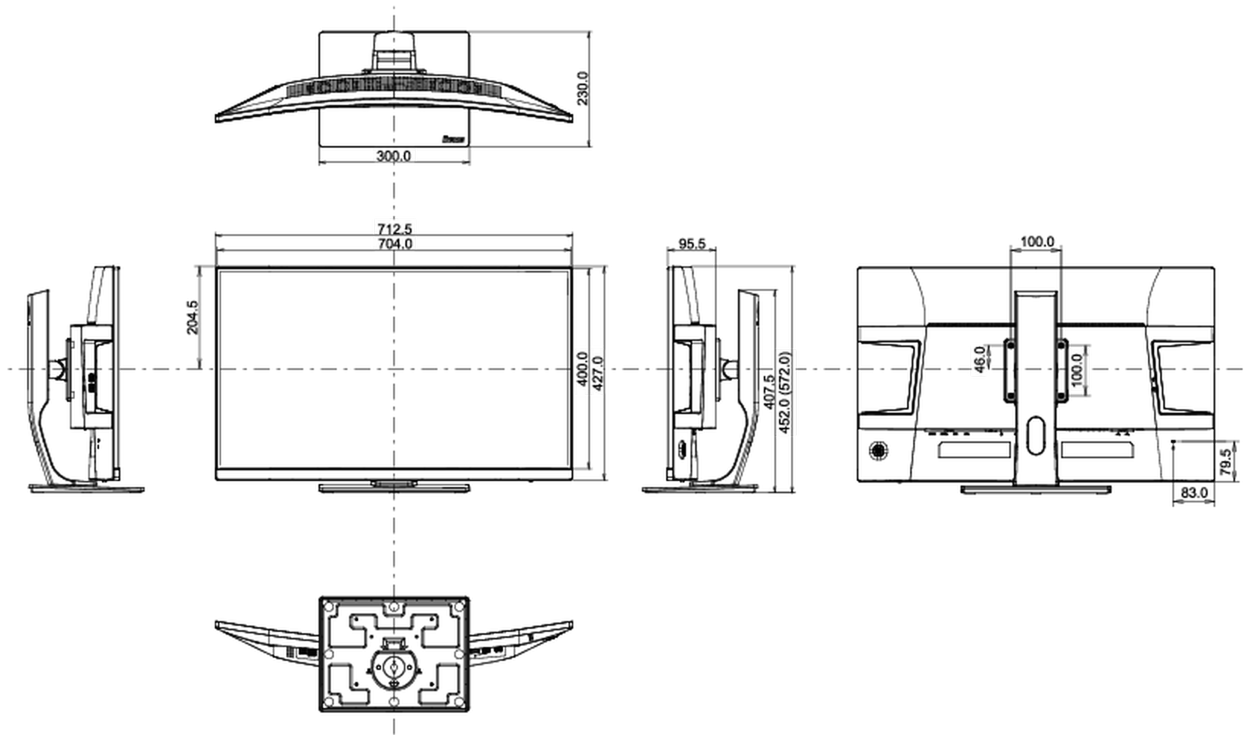

04 MECHANICAL

Display position adjustments	height, swivel, tilt
Height adjustment	120mm
Swivel stand	90°; ° left; 45° right
Tilt angle	22° up; 5° down

VESA mounting	100 x 100mm
Cable management system	yes

05 ACCESSORIES INCLUDED

Cables	power, USB, HDMI, DP
Other	quick start guide, safety guide

06 POWER MANAGEMENT

Power supply unit	external
Power supply	DC 19 V
Power usage	47W typical, 0.5W stand by, 0.3W off mode

07 SUSTAINABILITY

Regulations	CE, TÜV-Bauart, EAC, RoHS support, ErP, WEEE, REACH
Energy efficiency class (Regulation (EU) 2017/1369)	G
REACH SVHC	above 0.1%: Lead

08 DIMENSIONS / WEIGHT

Product dimensions W x H x D	712.5 x 452 (572) x 230mm
Box dimensions W x H x D	836 x 527 x 248mm
Weight (without box)	9kg
Weight (without stand)	6.3kg
Weight (with box)	13.5kg
EAN code	4948570117383