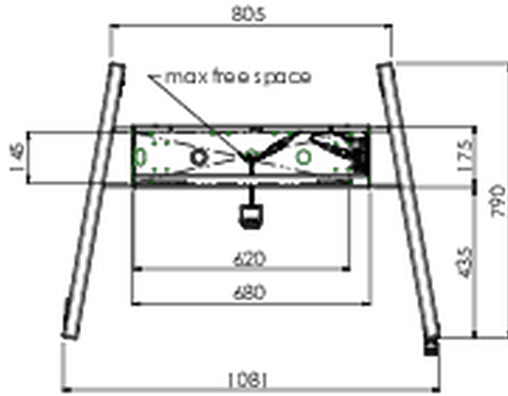

**Floor lift XL on wheels for flat touch screens up to 160kg with lockable lid for protection**

A motorized trolley for touch screens up to VESA 800x600. What makes this product so unique is its screen flexibility and installation ease, within just three steps the product is installed and ready for use. This wheeled stand with electrical height adjustment has continuous and silent height adjustment and an integrated screen bracket containing most VESA patterns, making it suitable for almost every display. The embedded VESA bracket has another special feature, it can be used as support for a Desktop PC at the back. Max supported display size is 98", max weight is 160 kg. This kit includes the adapter set [MD 052B7288](#).

**01 TECHNICAL SPECIFICATION**

Type	Floor lift on wheels
Height adjustment	600mm, 1295,5 - 1895,5mm
Max weight capacity	160kg / monitor
VESA maximum	800 x 600mm
Extra	electrical speed up to 20mm/s

## 02 DIMENSIONS / WEIGHT

Weight (without box)

71kg

EAN code

4948570032587