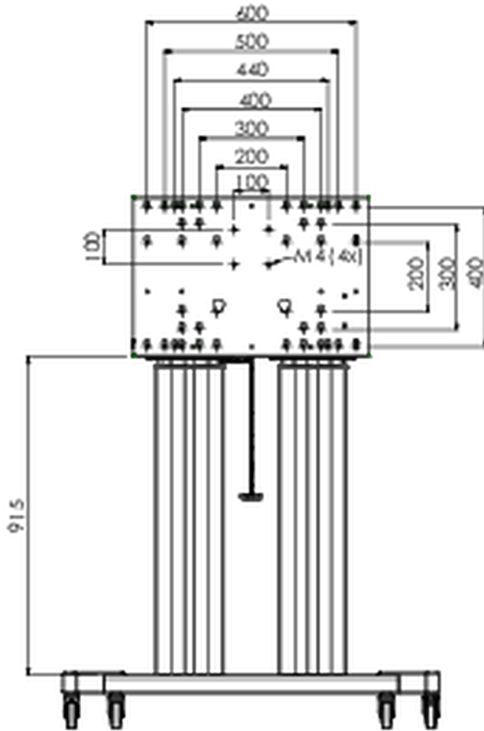

**Floor lift XL on wheels for flat touch screens up to 160kg with lockable lid for protection**

A motorized trolley for touch screens up to VESA 800x600. What makes this product so unique is its screen flexibility and installation ease, within just three steps the product is installed and ready for use. This wheeled stand with electrical height adjustment has continuous and silent height adjustment and an integrated screen bracket containing most VESA patterns, making it suitable for almost every display. The embedded VESA bracket has another special feature, it can be used as support for a Desktop PC at the back. Max supported display size is 98", max weight is 160 kg. This kit includes the adapter set [MD 052B7288](#).

**01 TECHNICAL SPECIFICATION**

Type	Floor lift on wheels
Height adjustment	600mm, 1295,5 - 1895,5mm
Max weight capacity	160kg / monitor
VESA maximum	800 x 600mm
Extra	electrical speed up to 20mm/s

## 02 DIMENSIONS / WEIGHT

Weight (without box)

71kg

EAN code

4948570032587