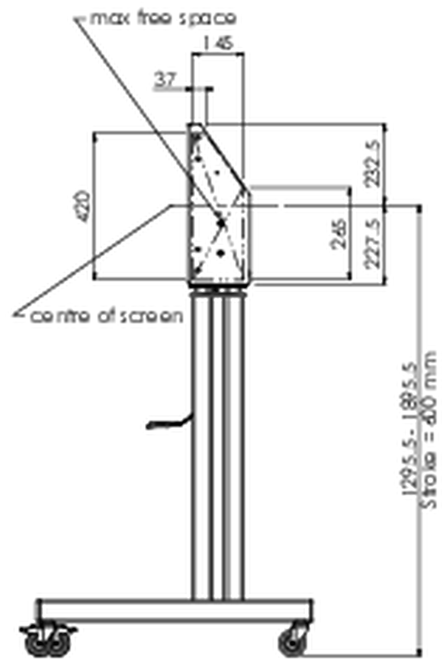

**Floor lift XL on wheels for flat touch screens up to 160kg with lockable lid for protection**

A motorized trolley for touch screens up to VESA 800x600. What makes this product so unique is its screen flexibility and installation ease, within just three steps the product is installed and ready for use. This wheeled stand with electrical height adjustment has continuous and silent height adjustment and an integrated screen bracket containing most VESA patterns, making it suitable for almost every display. The embedded VESA bracket has another special feature, it can be used as support for a Desktop PC at the back. Max supported display size is 98", max weight is 160 kg. This kit includes the adapter set [MD 052B7288](#).

**01 TECHNICAL SPECIFICATION**

Type	Floor lift on wheels
Height adjustment	600mm, 1295,5 - 1895,5mm
Max weight capacity	160kg / monitor
VESA maximum	800 x 600mm
Extra	electrical speed up to 20mm/s

## 02 DIMENSIONS / WEIGHT

Weight (without box)

71kg

EAN code

4948570032587