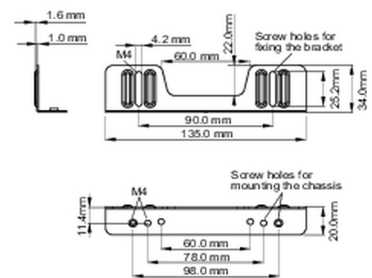

### 02 DIMENSIONS / WEIGHT

■ ProLite TF1015MC

<Bracket A>

<Bracket B>

■ ProLite TF1515MC / ProLite TF2415MC

<Bracket A>

<Bracket B>

All trademarks and registered trademarks acknowledged. E & O E. Specification subject to change without notice. All LCD's comply with ISO-9241-307:2008 in connection with pixel defects.