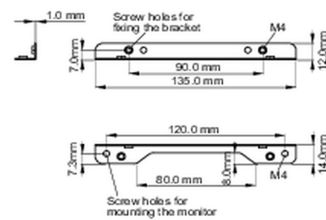

### 02 DIMENSIONS / WEIGHT

■ ProLite TF1015MC

<Bracket A>

<Bracket B>

■ ProLite TF1515MC / ProLite TF2415MC

<Bracket A>

<Bracket B>

All trademarks and registered trademarks acknowledged. E & O E. Specification subject to change without notice. All LCD's comply with ISO-9241-307:2008 in connection with pixel defects.