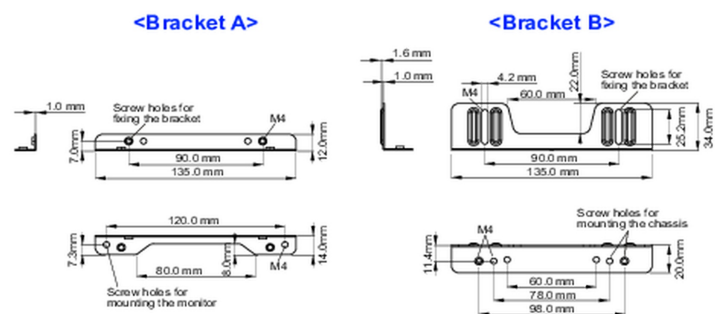

### 02 DIMENSIONS / WEIGHT

■ ProLite TF1015MC

<Bracket A>

<Bracket B>

■ ProLite TF1515MC / ProLite TF2415MC

<Bracket A>

<Bracket B>

All trademarks and registered trademarks acknowledged. E & O E. Specification subject to change without notice. All LCD's comply with ISO-9241-307:2008 in connection with pixel defects.