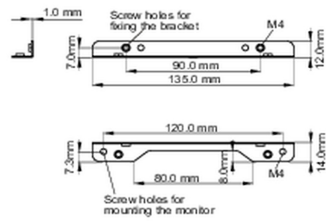

### 02 DIMENSIONS / WEIGHT

■ ProLite TF1015MC

<Bracket A>

<Bracket B>

■ ProLite TF1515MC / ProLite TF2415MC

<Bracket A>

<Bracket B>

All trademarks and registered trademarks acknowledged. E & O E. Specification subject to change without notice. All LCD's comply with ISO-9241-307:2008 in connection with pixel defects.