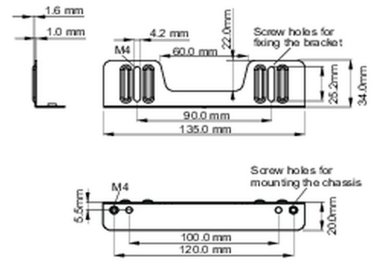

### 02 DIMENSIONS / WEIGHT

■ ProLite TF1015MC

<Bracket A>

<Bracket B>

■ ProLite TF1515MC / ProLite TF2415MC

<Bracket A>

<Bracket B>

All trademarks and registered trademarks acknowledged. E & O E. Specification subject to change without notice. All LCD's comply with ISO-9241-307:2008 in connection with pixel defects.