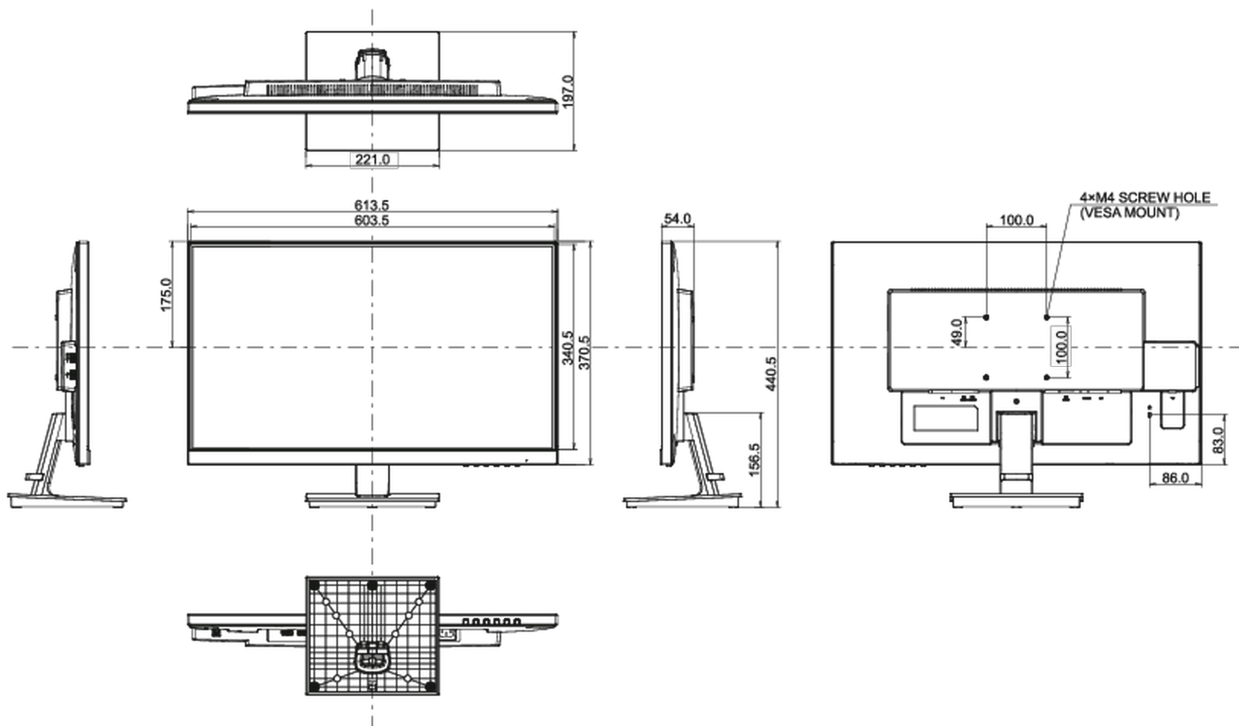

04 MECHANICAL

| | |
|------------------------------|-----------------|
| Display position adjustments | tilt |
| Tilt angle | 22° up; 5° down |
| VESA mounting | 100 x 100mm |
| Operation temperature range | 5°C - 35°C |

05 ACCESSORIES INCLUDED

| | |
|--------|---------------------------------|
| Cables | power, USB, HDMI, DP |
| Other | quick start guide, safety guide |

06 POWER MANAGEMENT

| | |
|-------------------|---|
| Power supply unit | internal |
| Power supply | AC 100 - 240V, 50/60Hz |
| Power usage | 35W typical, 0.5W stand by, 0.5W off mode |

08 DIMENSIONS / WEIGHT

| | |
|------------------------------|-----------------------|
| Product dimensions W x H x D | 613.5 x 440.5 x 197mm |
| Box dimensions W x H x D | 640 x 451 x 140mm |
| Weight (without box) | 4.6kg |
| Weight (with box) | 6.4kg |
| EAN code | 4948570117697 |