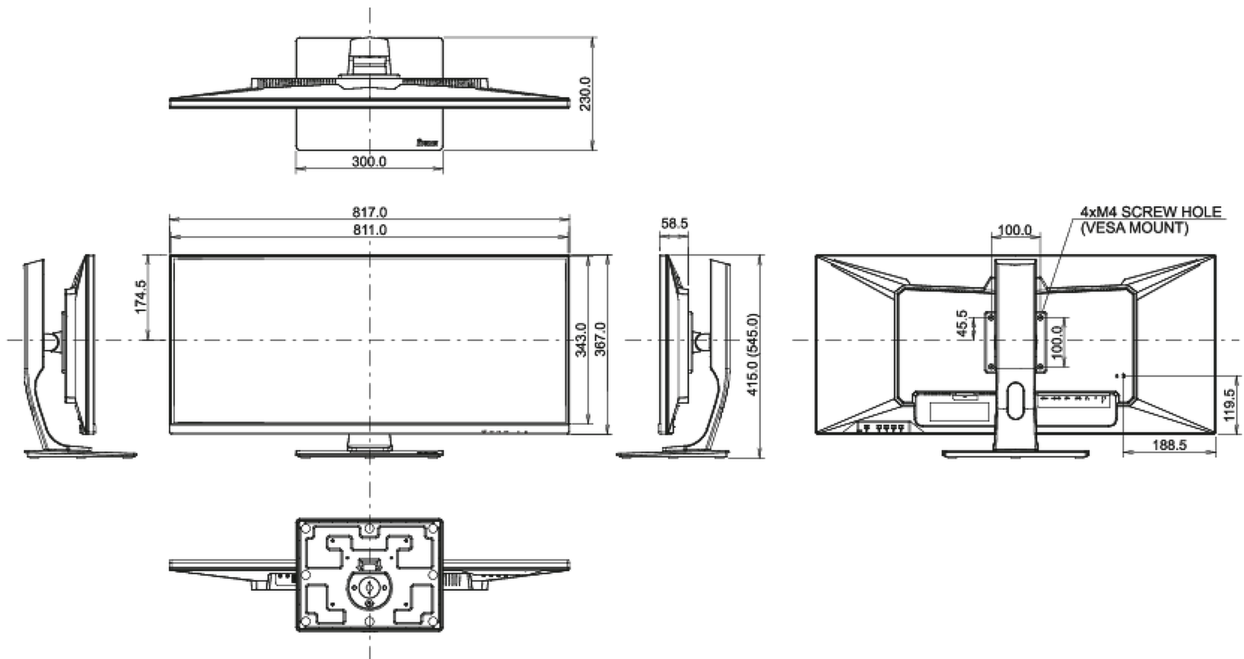

01 DISPLAY CHARACTERISTICS

Diagonal	34", 86.7cm
Panel	IPS, matte finish
Native resolution	3440 x 1440 @144Hz (4.9 megapixel UWQHD, DisplayPort)
Aspect ratio	21:9
Panel brightness	350 cd/m ²
Static contrast	1000:1
Advanced contrast	80M:1
Response time (MPRT)	1ms
Viewing zone	horizontal/vertical: 178°/178°, right/left: 89°/89°, up/down: 89°/89°
Colour support	16.7mIn 8bit (sRGB: 100%, NTSC: 74%)
Horizontal Sync	30 - 220kHz
Viewable area W x H	799.8 x 334.8mm, 31.5 x 13.2"
Pixel pitch	0.233mm
Colour	matte

04 MECHANICAL

Display position adjustments	height, swivel, tilt
Height adjustment	130mm
Swivel stand	90°; 45° left; 45° right
Tilt angle	22° up; 3° down
VESA mounting	100 x 100mm

05 ACCESSORIES INCLUDED

Product dimensions W x H x D	817 x 415 (545) x 230mm
Box dimensions W x H x D	900 x 460 x 230mm
Weight (without box)	9.7kg
Weight (without stand)	7kg
Weight (with box)	12.8kg
EAN code	4948570117185

All trademarks and registered trademarks acknowledged. E & O E. Specification subject to change without notice. All LCD's comply with ISO-9241-307:2008 in connection with pixel defects.