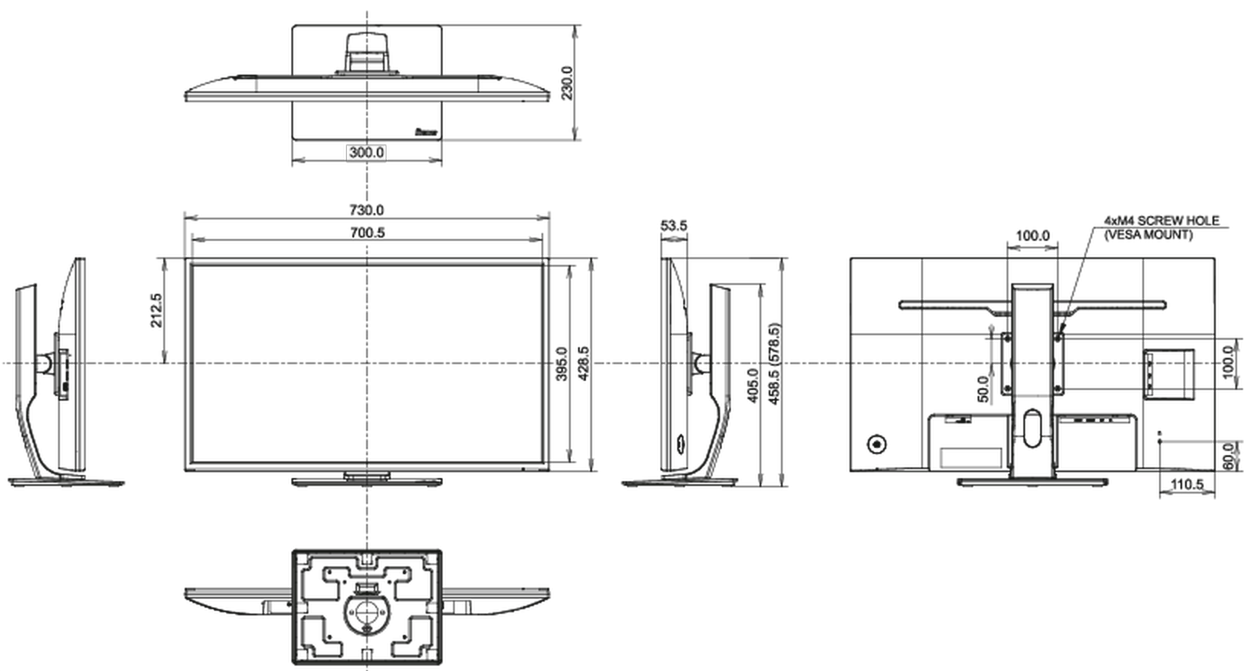

Storage temperature range

- 20°C - 60°C

05 ACCESSORIES INCLUDED

Cables

power, USB, HDMI, DP

Other

quick start guide, safety guide

06 POWER MANAGEMENT

Power supply unit

internal

Power supply

AC 100 - 240V, 50/60Hz

Power usage

47W typical, 0.5W stand by, 0.5W off mode

07 SUSTAINABILITY

Regulations

CE, TÜV-Bauart, EAC, VCCI-B, PSE, RoHS support, ErP, WEEE, EPEAT, REACH, UKCA

Energy efficiency class (Regulation (EU) 2017/1369)

G

REACH SVHC

above 0.1%: Lead

08 DIMENSIONS / WEIGHT

Product dimensions W x H x D

730 x 458.5 (578.5) x 230mm

Box dimensions W x H x D

810 x 215 x 509mm

Weight (without box)

8.9kg

Weight (without stand)

6.2kg

EAN code

4948570116966