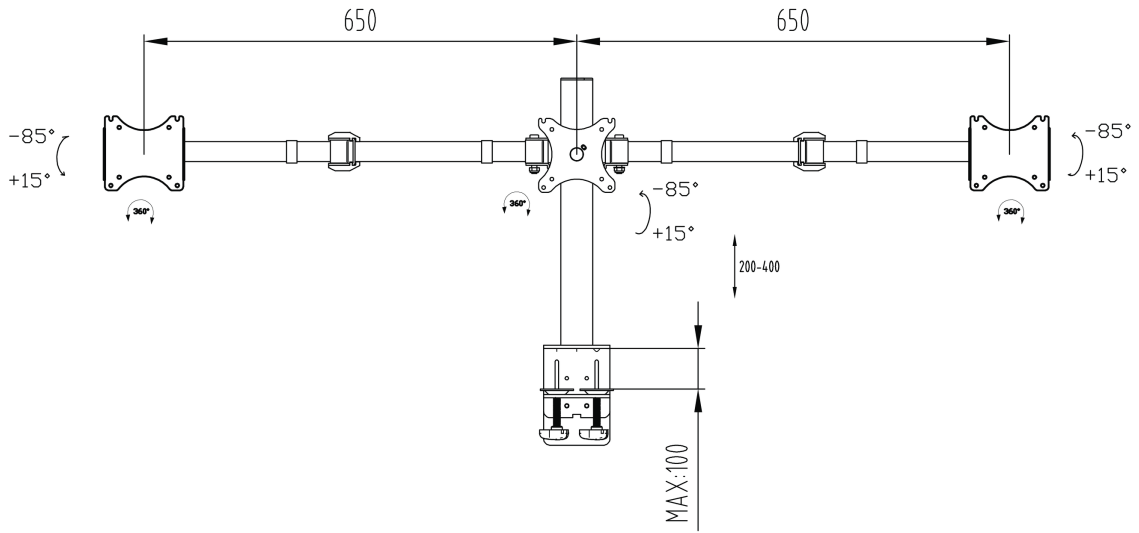

### Simple and functional triple desktop arm

The iiyama DS1003C-B1 is a desk mount for three flat screens up to 27". Thanks to the arm you can create a triple monitor setup even if your desk space is very limited, and the cable management system helps to keep your workplace tidy. Broad adjustment capabilities, including tilt, height and rotation, the arm offers, allow you to easily adjust the position of the screens to your preferences assuring comfortable and healthy body posture.

#### 01 TECHNICAL SPECIFICATION

Type	desk mount for desktop monitor
Number of screens	3
Desk monut	desk clamp or desk grommet
Screen size	10" - 27"
Height adjustment	200 - 400mm
Screen rotation	PIVOT 90°
Max weight capacity	10kg / monitor
VESA minimum	75 x 75mm
VESA maximum	100 x 100mm

02 DIMENSIONS / WEIGHT

EAN code

4948570032273

All trademarks and registered trademarks acknowledged. E & O E. Specification subject to change without notice. All LCD's comply with ISO-9241-307:2008 in connection with pixel defects.