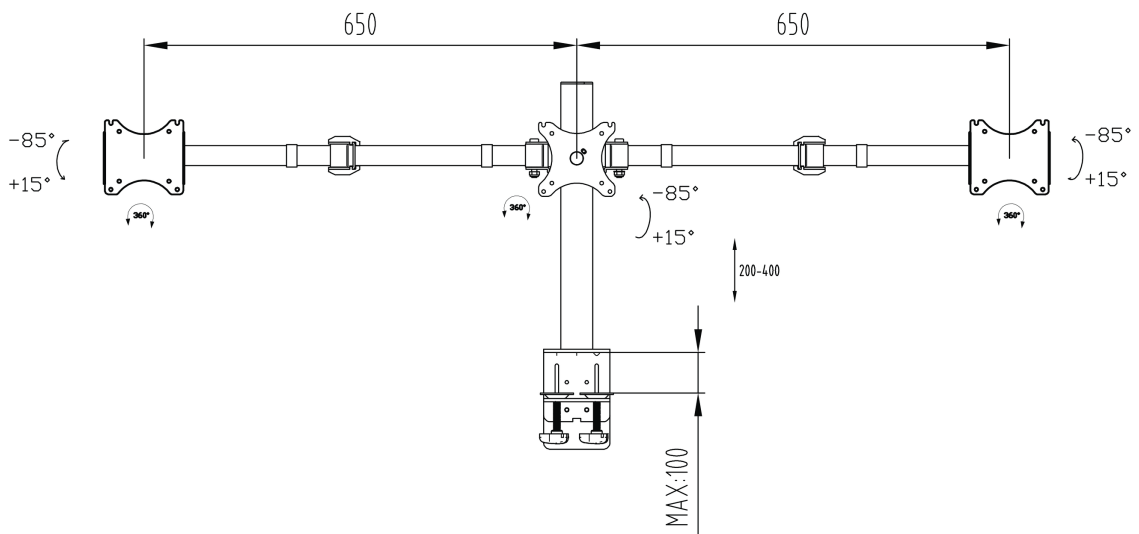

### Simple and functional triple desktop arm

The iiyama DS1003C-B1 is a desk mount for three flat screens up to 27". Thanks to the arm you can create a triple monitor setup even if your desk space is very limited, and the cable management system helps to keep your workplace tidy. Broad adjustment capabilities, including tilt, height and rotation, the arm offers, allow you to easily adjust the position of the screens to your preferences assuring comfortable and healthy body posture.

#### 01 TECHNICAL SPECIFICATION

Type	desk mount for desktop monitor
Number of screens	3
Desk monut	desk clamp or desk grommet
Screen size	10" - 27"
Height adjustment	200 - 400mm
Screen rotation	PIVOT 90°
Max weight capacity	10kg / monitor
VESA minimum	75 x 75mm
VESA maximum	100 x 100mm

02 DIMENSIONS / WEIGHT

EAN code

4948570032273

All trademarks and registered trademarks acknowledged. E & O E. Specification subject to change without notice. All LCD's comply with ISO-9241-307:2008 in connection with pixel defects.