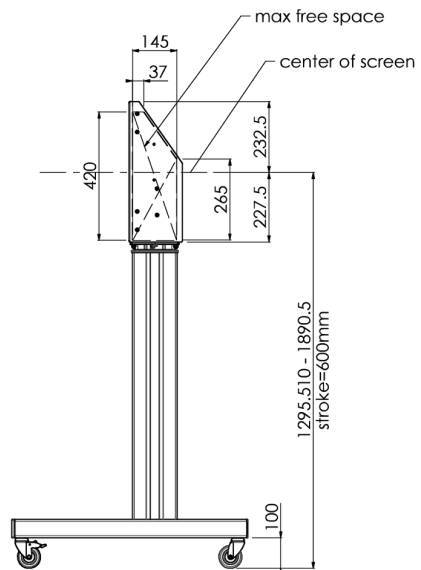

Floor lift on wheels for large format (touch) displays up to 120 kg with lockable lid for protection

Floor lift XL on wheels for (touch) screens bigger than 65", max 120 kg A motorized trolley for touch screens up to VESA 600-400. What makes this product so unique is its screen flexibility and installation ease, within just three steps the product is installed and ready for use. This wheeled stand with electrical height adjustment has continuous and silent height adjustment and an integrated screen bracket containing most VESA patterns, making it suitable for almost every display. The embedded VESA bracket has another special feature, it can be used as support for a Desktop PC at the back. Please note: If your screen is too big (VESA 600-500/600, VESA 800-500/600 or VESA 800-400), please use the [MD 052B7288](#) adapter.

01 TECHNICAL SPECIFICATION

Number of screens	1
Screen size	32" - 86"
Max weight capacity	120kg / monitor
VESA minimum	200 x 200mm
VESA maximum	600 x 400mm

02 DIMENSIONS / WEIGHT

Product dimensions W x H x D

1058 x 1890.5 x 772mm

Weight (without box)

52kg

03 RELATED INFORMATION

Related products

[MD 063B7240](#), [MD 052B7288](#)

All trademarks and registered trademarks acknowledged. E & O E. Specification subject to change without notice. All LCD's comply with ISO-9241-307:2008 in connection with pixel defects.