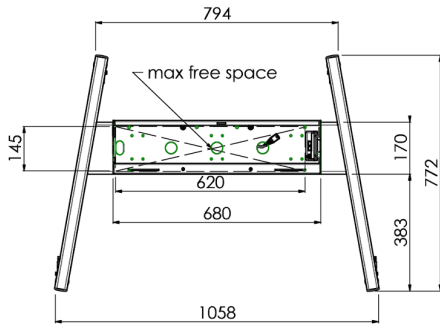

Floor lift on wheels for large format (touch) displays up to 120 kg with lockable lid for protection

Floor lift XL on wheels for (touch) screens bigger than 65", max 120 kg A motorized trolley for touch screens up to VESA 600-400. What makes this product so unique is its screen flexibility and installation ease, within just three steps the product is installed and ready for use. This wheeled stand with electrical height adjustment has continuous and silent height adjustment and an integrated screen bracket containing most VESA patterns, making it suitable for almost every display. The embedded VESA bracket has another special feature, it can be used as support for a Desktop PC at the back. Please note: If your screen is too big (VESA 600-500/600, VESA 800-500/600 or VESA 800-400), please use the [MD 052B7288](#) adapter.

01 TECHNICAL SPECIFICATION

Number of screens	1
Screen size	32" - 86"
Max weight capacity	120kg / monitor
VESA minimum	200 x 200mm
VESA maximum	600 x 400mm

02 DIMENSIONS / WEIGHT

Product dimensions W x H x D

1058 x 1890.5 x 772mm

Weight (without box)

52kg

03 RELATED INFORMATION

Related products

[MD 063B7240](#), [MD 052B7288](#)

All trademarks and registered trademarks acknowledged. E & O E. Specification subject to change without notice. All LCD's comply with ISO-9241-307:2008 in connection with pixel defects.