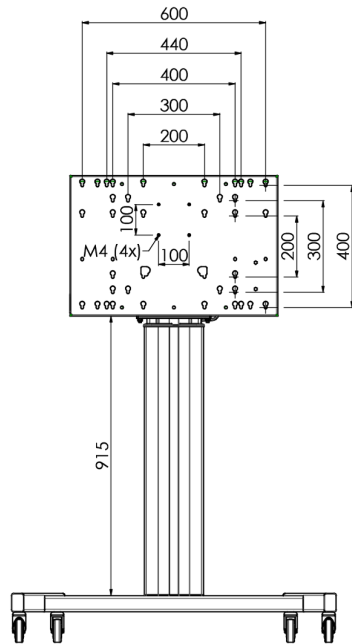

Floor lift on wheels for large format (touch) displays up to 120 kg with lockable lid for protection

Floor lift XL on wheels for (touch) screens bigger than 65", max 120 kg A motorized trolley for touch screens up to VESA 600-400. What makes this product so unique is its screen flexibility and installation ease, within just three steps the product is installed and ready for use. This wheeled stand with electrical height adjustment has continuous and silent height adjustment and an integrated screen bracket containing most VESA patterns, making it suitable for almost every display. The embedded VESA bracket has another special feature, it can be used as support for a Desktop PC at the back. Please note: If your screen is too big (VESA 600-500/600, VESA 800-500/600 or VESA 800-400), please use the [MD 052B7288](#) adapter.

01 TECHNICAL SPECIFICATION

Number of screens	1
Screen size	32" - 86"
Max weight capacity	120kg / monitor
VESA minimum	200 x 200mm
VESA maximum	600 x 400mm

02 DIMENSIONS / WEIGHT

Product dimensions W x H x D

1058 x 1890.5 x 772mm

Weight (without box)

52kg

03 RELATED INFORMATION

Related products

[MD 063B7240](#), [MD 052B7288](#)

All trademarks and registered trademarks acknowledged. E & O E. Specification subject to change without notice. All LCD's comply with ISO-9241-307:2008 in connection with pixel defects.