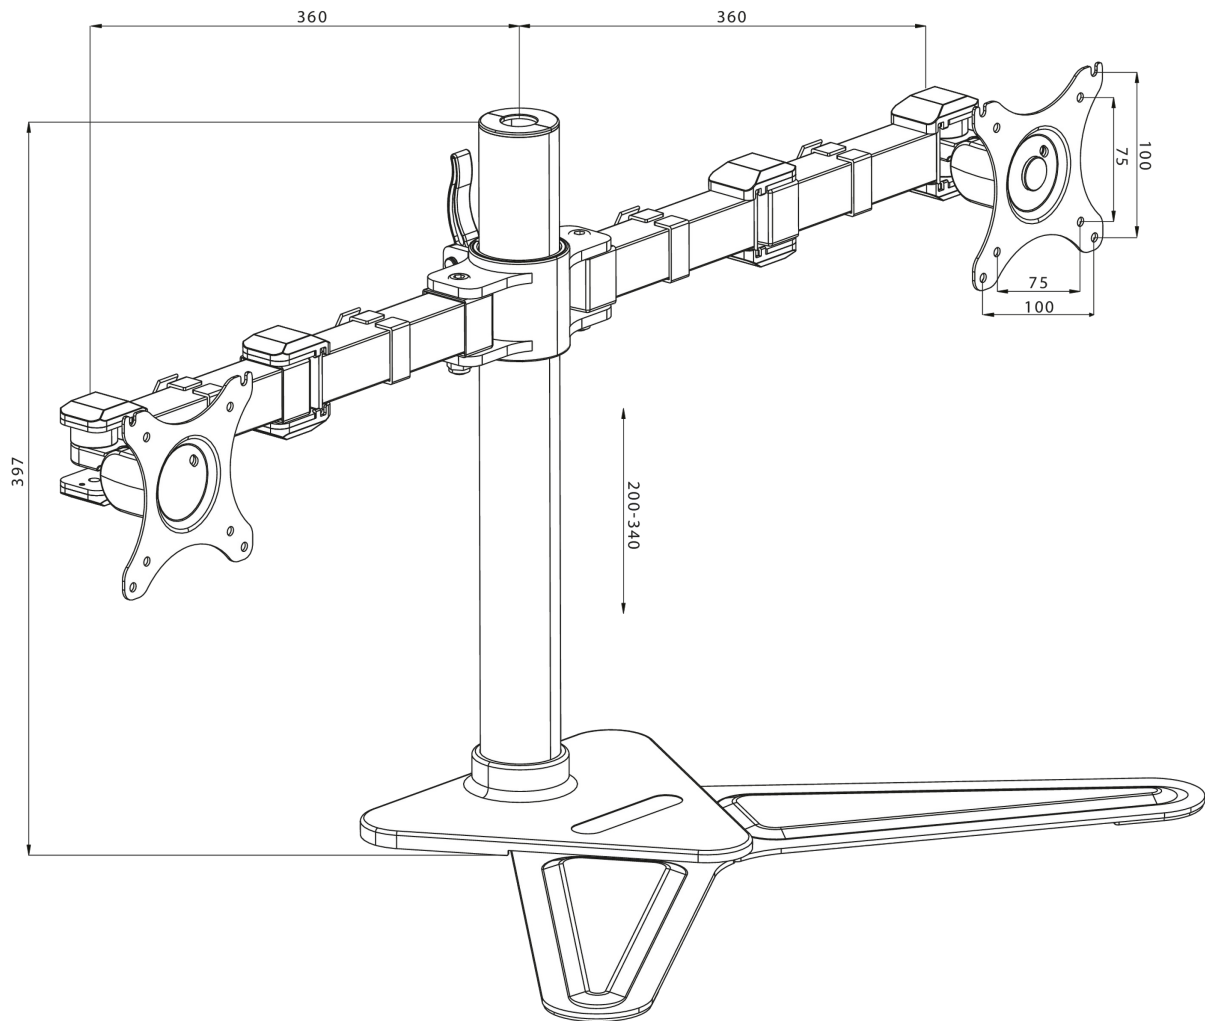

### Comfortable dual desktop stand

The iiyama DS1002D-B1 is a desk mount stand for two flat screens up to 30". The monitor arm allows you to save space on your desk reducing the number of stands to one only and the cable management system makes it easier to keep your workplace tidy. The easy to set-up stand offers broad adjustment capabilities, including tilt, swivel, height and rotation, so you can easily adjust the position of both screens to your preferences assuring comfortable and healthy body posture.

#### 01 TECHNICAL SPECIFICATION

Type	desk stand for desktop monitor
Number of screens	2
Desk monut	stand
Screen size	10" - 30"
Height adjustment	200 - 340mm
Screen rotation	PIVOT 90°
Tilt	-85° - 15°
Swivel	180°
Max weight capacity	10kg / monitor
VESA minimum	75 x 75mm
VESA maximum	100 x 100mm

## 02 DIMENSIONS / WEIGHT

EAN code

4948570032068

All trademarks and registered trademarks acknowledged. E & O E. Specification subject to change without notice. All LCD's comply with ISO-9241-307:2008 in connection with pixel defects.