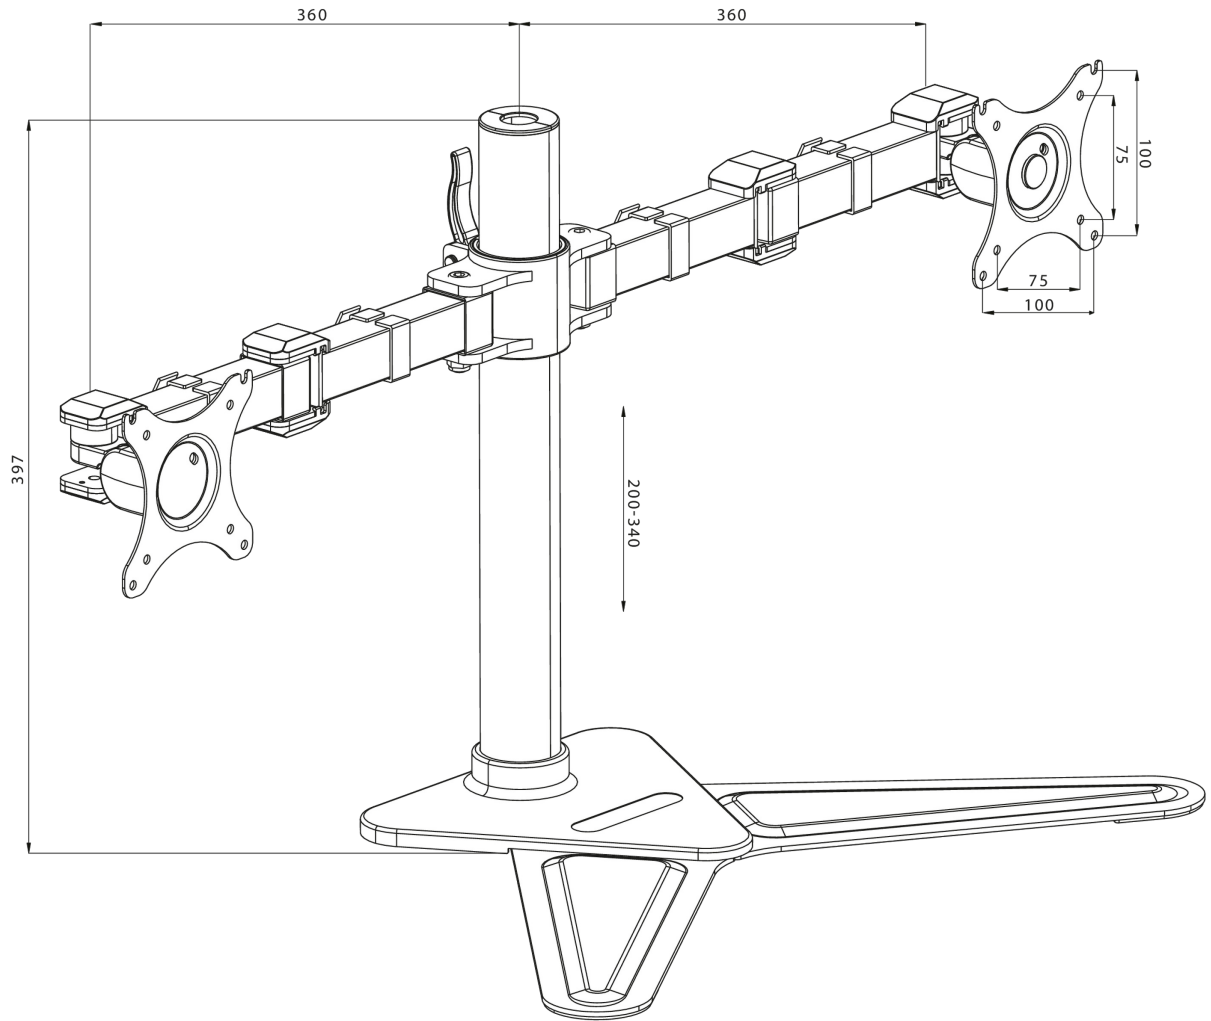

### Comfortable dual desktop stand

The iiyama DS1002D-B1 is a desk mount stand for two flat screens up to 30". The monitor arm allows you to save space on your desk reducing the number of stands to one only and the cable management system makes it easier to keep your workplace tidy. The easy to set-up stand offers broad adjustment capabilities, including tilt, swivel, height and rotation, so you can easily adjust the position of both screens to your preferences assuring comfortable and healthy body posture.

#### 01 TECHNICAL SPECIFICATION

Type	desk stand for desktop monitor
Number of screens	2
Desk monut	stand
Screen size	10" - 30"
Height adjustment	200 - 340mm
Screen rotation	PIVOT 90°
Tilt	-85° - 15°
Swivel	180°
Max weight capacity	10kg / monitor
VESA minimum	75 x 75mm
VESA maximum	100 x 100mm

## 02 DIMENSIONS / WEIGHT

EAN code

4948570032068

All trademarks and registered trademarks acknowledged. E & O E. Specification subject to change without notice. All LCD's comply with ISO-9241-307:2008 in connection with pixel defects.