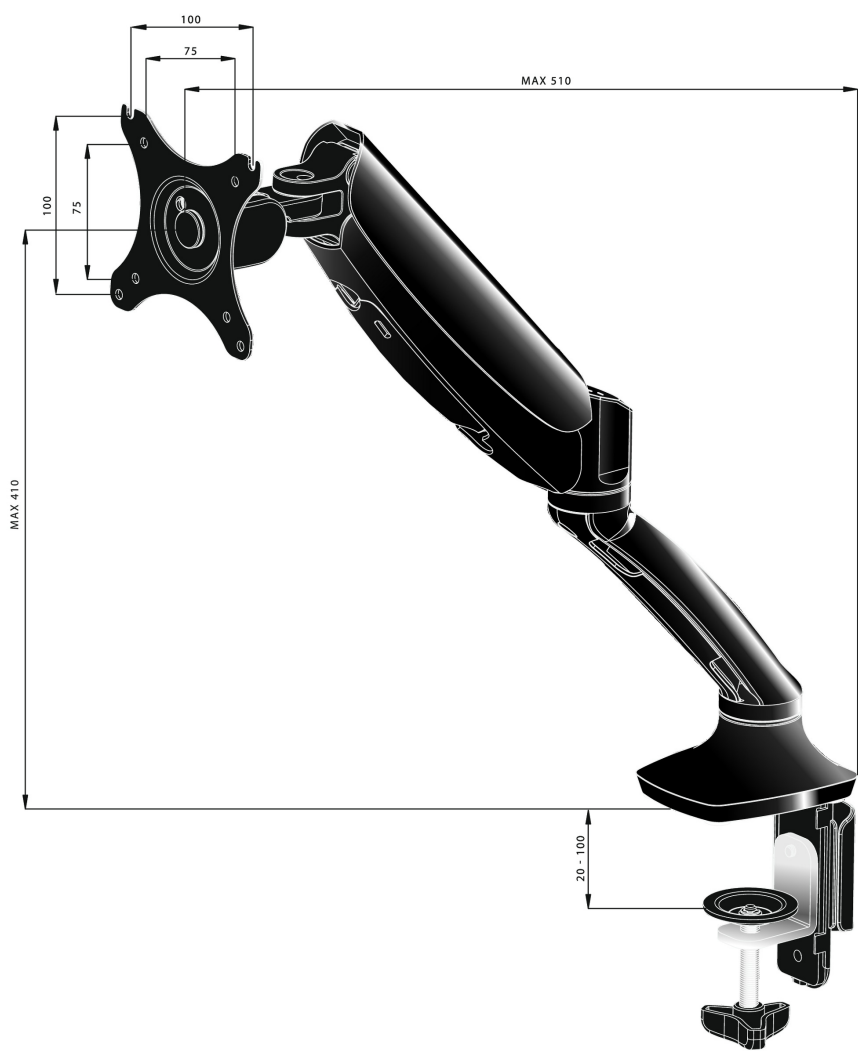

Sleek and stylish single gas spring monitor arm

The iiyama DS3001C-B1 is a desk mount (grommet or clamp) for flat screens up to 27". Using the arm guarantees you gain additional space on your desk and the cable management system helps to keep the workplace tidy. But more importantly, offering broad adjustment capabilities including tilt, swivel, height and rotation, the arm makes sure you can easily adjust the screen position to your preferences assuring ergonomic body posture.

01 TECHNICAL SPECIFICATION

Type	gas spring desk mount for desktop monitor
Number of screens	1
Desk monut	desk clamp or desk grommet
Screen size	10" - 27"
Height adjustment	0 - 410mm
Screen rotation	PIVOT 90°
Tilt	-85° - 15°
Swivel	360°
Max weight capacity	5kg / monitor
VESA minimum	75 x 75mm
VESA maximum	100 x 100mm

02 DIMENSIONS / WEIGHT

EAN code

4948570032105

All trademarks and registered trademarks acknowledged. E & O E. Specification subject to change without notice. All LCD's comply with ISO-9241-307:2008 in connection with pixel defects.