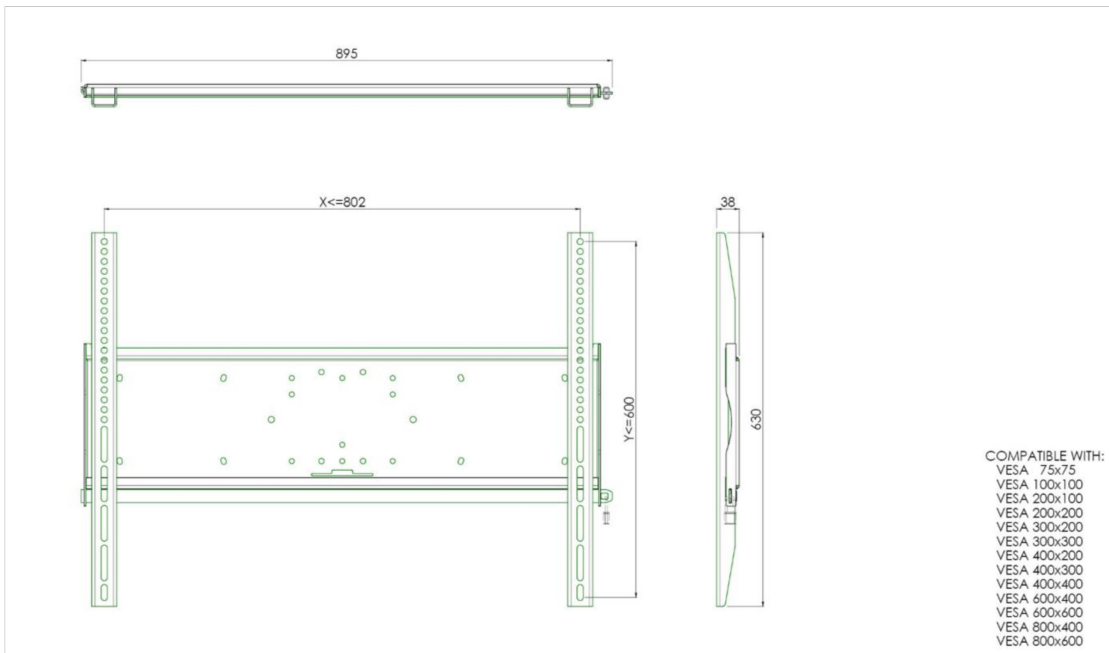

Universal wall mount, max 800x600mm. 125kg

All universal wall mounts are VESA compatible. Besides wall mounting, our wall mounts can be used for ceiling mounting in combination with a tube set, and directly fastened to the stands thanks to its 170x140mm mounting pattern. The mounts include fastening material to secure the mount to the display. Furthermore they include a safety bar or fixation, offering you protection from theft; a padlock is to be added separately.

01 TECHNICAL SPECIFICATION

Max weight capacity	125kg / monitor
VESA minimum	75 x 75mm
VESA maximum	800 x 600mm

02 DIMENSIONS / WEIGHT

Weight (without box)

9kg

All trademarks and registered trademarks acknowledged. E & O E. Specification subject to change without notice. All LCD's comply with ISO-9241-307:2008 in connection with pixel defects.