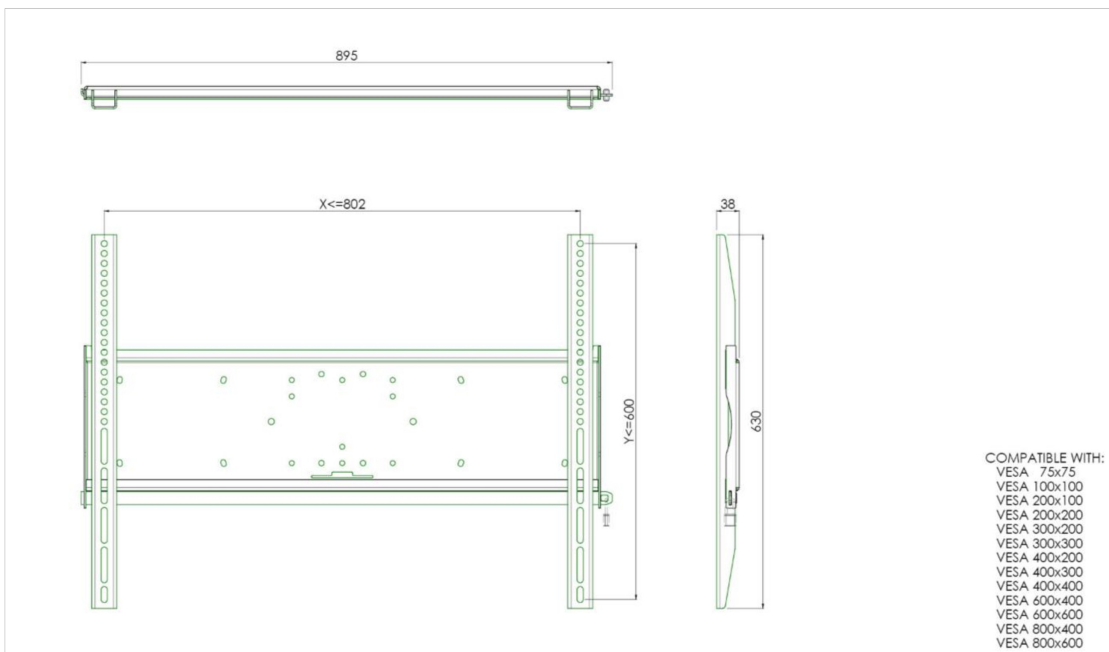

Universal wall mount, max 800x600mm. 125kg

All universal wall mounts are VESA compatible. Besides wall mounting, our wall mounts can be used for ceiling mounting in combination with a tube set, and directly fastened to the stands thanks to its 170x140mm mounting pattern. The mounts include fastening material to secure the mount to the display. Furthermore they include a safety bar or fixation, offering you protection from theft; a padlock is to be added separately.

01 TECHNICAL SPECIFICATION

Max weight capacity	125kg / monitor
VESA minimum	75 x 75mm
VESA maximum	800 x 600mm

02 DIMENSIONS / WEIGHT

Weight (without box)

9kg

All trademarks and registered trademarks acknowledged. E & O E. Specification subject to change without notice. All LCD's comply with ISO-9241-307:2008 in connection with pixel defects.