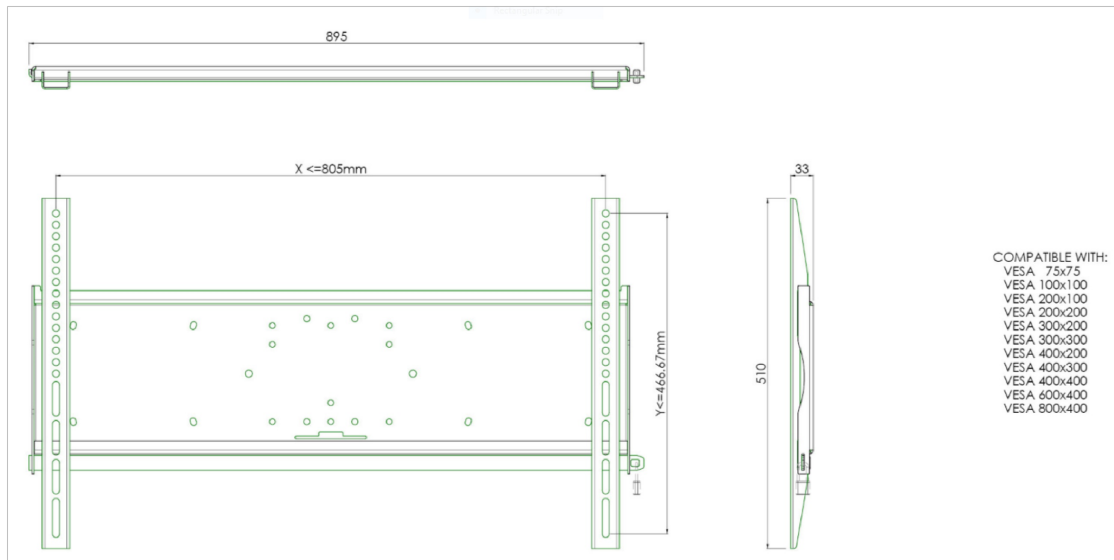

Universal wall mount, max 805x466mm. 125kg

All universal wall mounts are VESA compatible. Besides wall mounting, our wall mounts can be used for ceiling mounting in combination with a tube set, and directly fastened to the stands thanks to its 170 x 140 mm mounting pattern. The mounts include fastening material to secure the mount to the display. Furthermore they include a safety bar or fixation, offering you protection from theft; a padlock is to be added separately.

01 TECHNICAL SPECIFICATION

VESA minimum	75 x 75mm
VESA maximum	800 x 400mm

All trademarks and registered trademarks acknowledged. E & O E. Specification subject to change without notice. All LCD's comply with ISO-9241-307:2008 in connection with pixel defects.