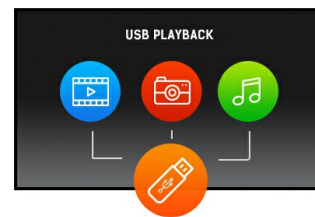

USB Playback

The monitor supports playback of presentations, video and almost any type of content stored on the USB device or internal memory.