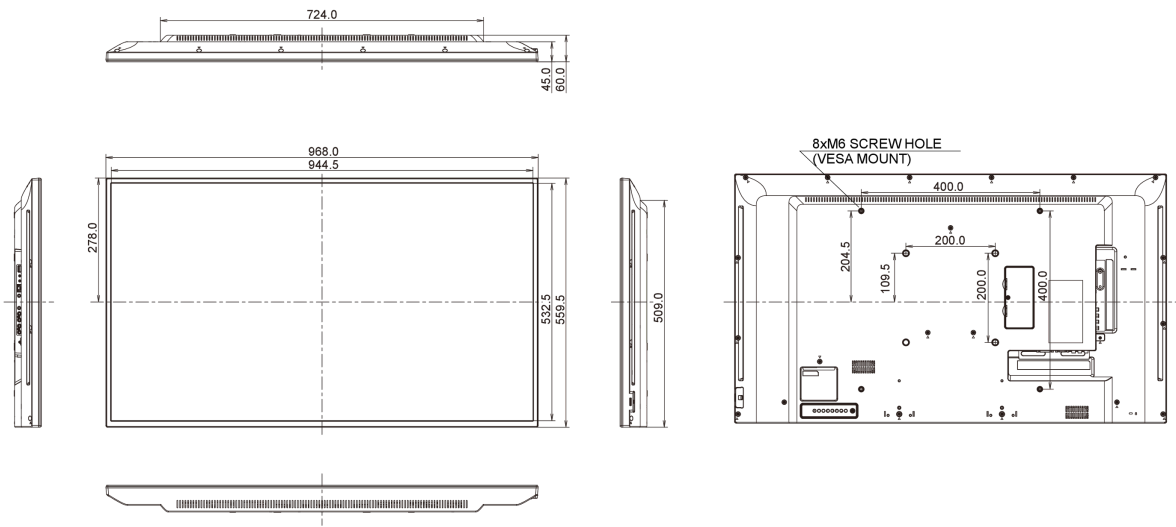

09 DIMENSIONS / WEIGHT

Product dimensions W x H x D	968 x 559.5 x 61mm
Box dimensions W x H x D	1070 x 696 x 159mm
Weight (without box)	8.7kg
Weight (with box)	10.75kg
EAN code	4948570114184

All trademarks and registered trademarks acknowledged. E & O E. Specification subject to change without notice. All LCD's comply with ISO-9241-307:2008 in connection with pixel defects.