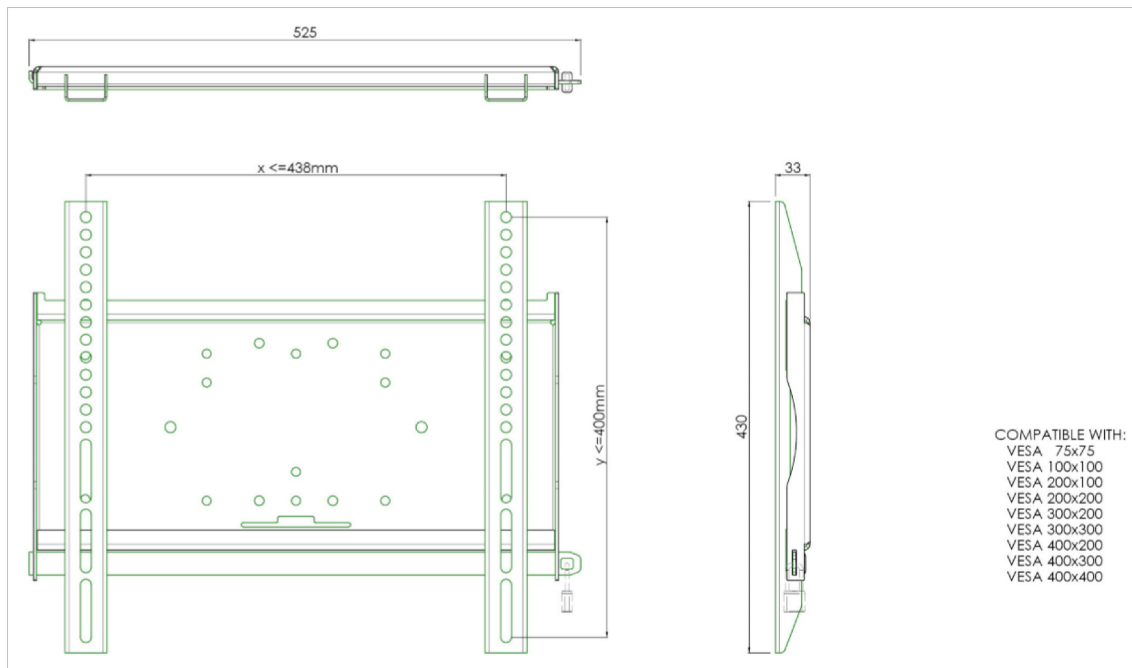

Universal wall mount, max 438x400mm. 125kg

All universal wall mounts are VESA compatible. Besides wall mounting, all our wall mounts can be used for ceiling mounting in combination with a tube set and for floor mounting (using coupling bolts) together with a stand. The mounts include fastening material to secure the mount to the display. Furthermore they include a safety bar or fixation, offering you protection from theft; a padlock is to be added separately.

01 DIMENSIONS / WEIGHT

EAN code

4948570031467

All trademarks and registered trademarks acknowledged. E & O E. Specification subject to change without notice. All LCD's comply with ISO-9241-307:2008 in connection with pixel defects.