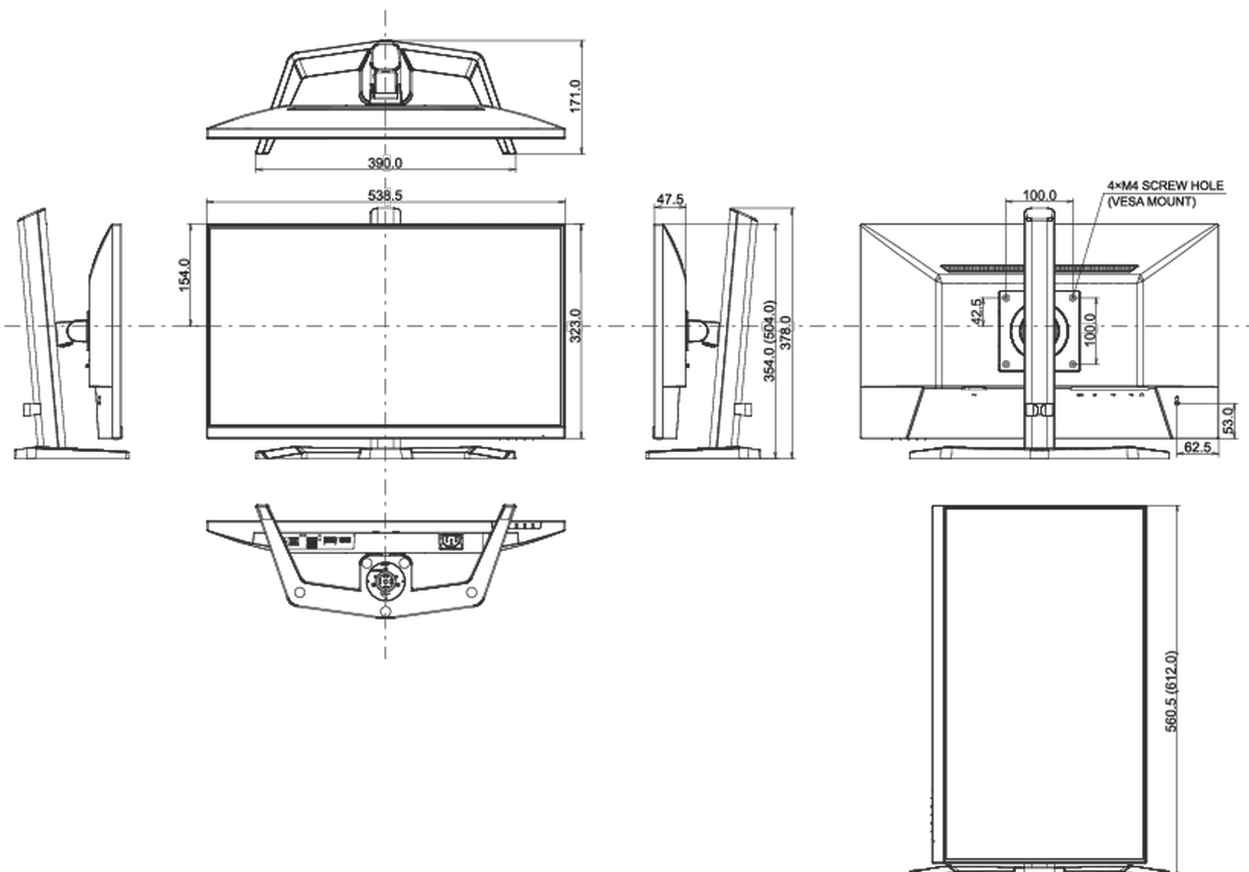

Energy efficiency class (Regulation (EU) 2017/1369)

E

REACH SVHC

above 0.1%: Lead

08 DIMENSIONS / WEIGHT

Product dimensions W x H x D

538.5 x 504 x 171mm

Box dimensions W x H x D

615 x 126 x 405mm

Weight (without box)

4.4kg

Weight (with box)

5.9kg

EAN code

4948570122745

All trademarks and registered trademarks acknowledged. E & O E. Specification subject to change without notice. All LCD's comply with ISO-9241-307:2008 in connection with pixel defects.