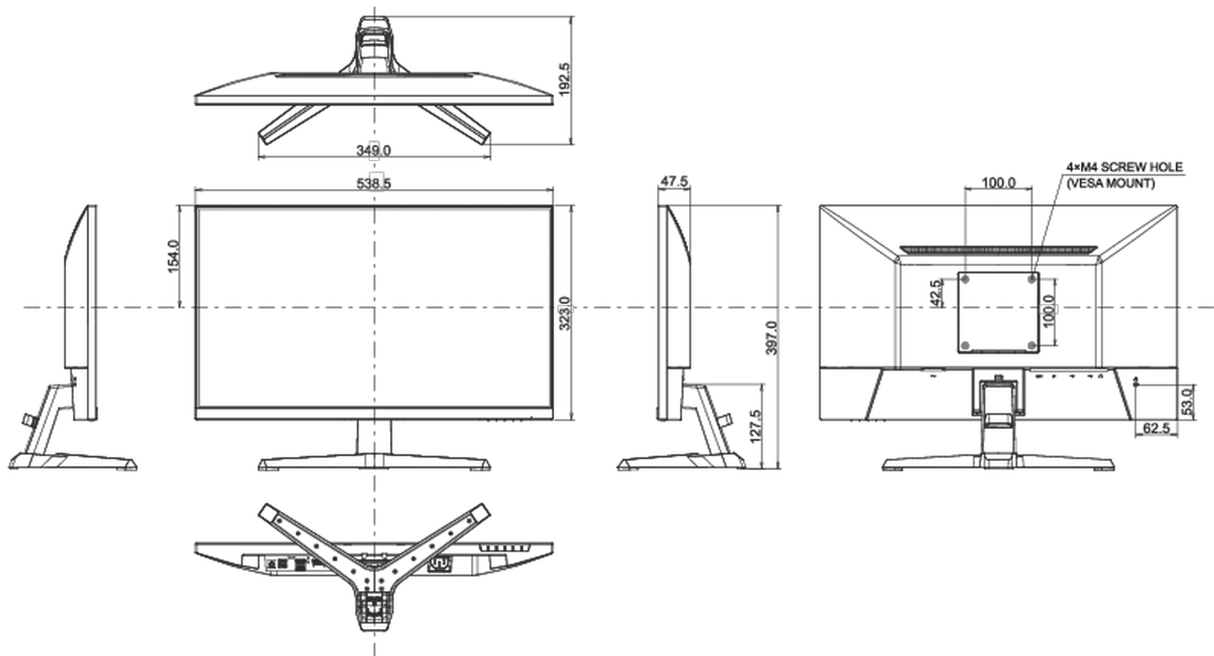

04 MECHANICAL

Display position adjustments	tilt
Tilt angle	22° up; 4° down
VESA mounting	100 x 100mm
Cable management system	yes

05 ACCESSORIES INCLUDED

Cables	power, USB, HDMI
--------	------------------

above 0.1%: Lead

08 DIMENSIONS / WEIGHT

Product dimensions W x H x D

538.5 x 397 x 192.5mm

Box dimensions W x H x D

615 x 126 x 405mm

Weight (without box)

3kg

Weight (with box)

4.4kg

EAN code

4948570122738

All trademarks and registered trademarks acknowledged. E & O E. Specification subject to change without notice. All LCD's comply with ISO-9241-307:2008 in connection with pixel defects.