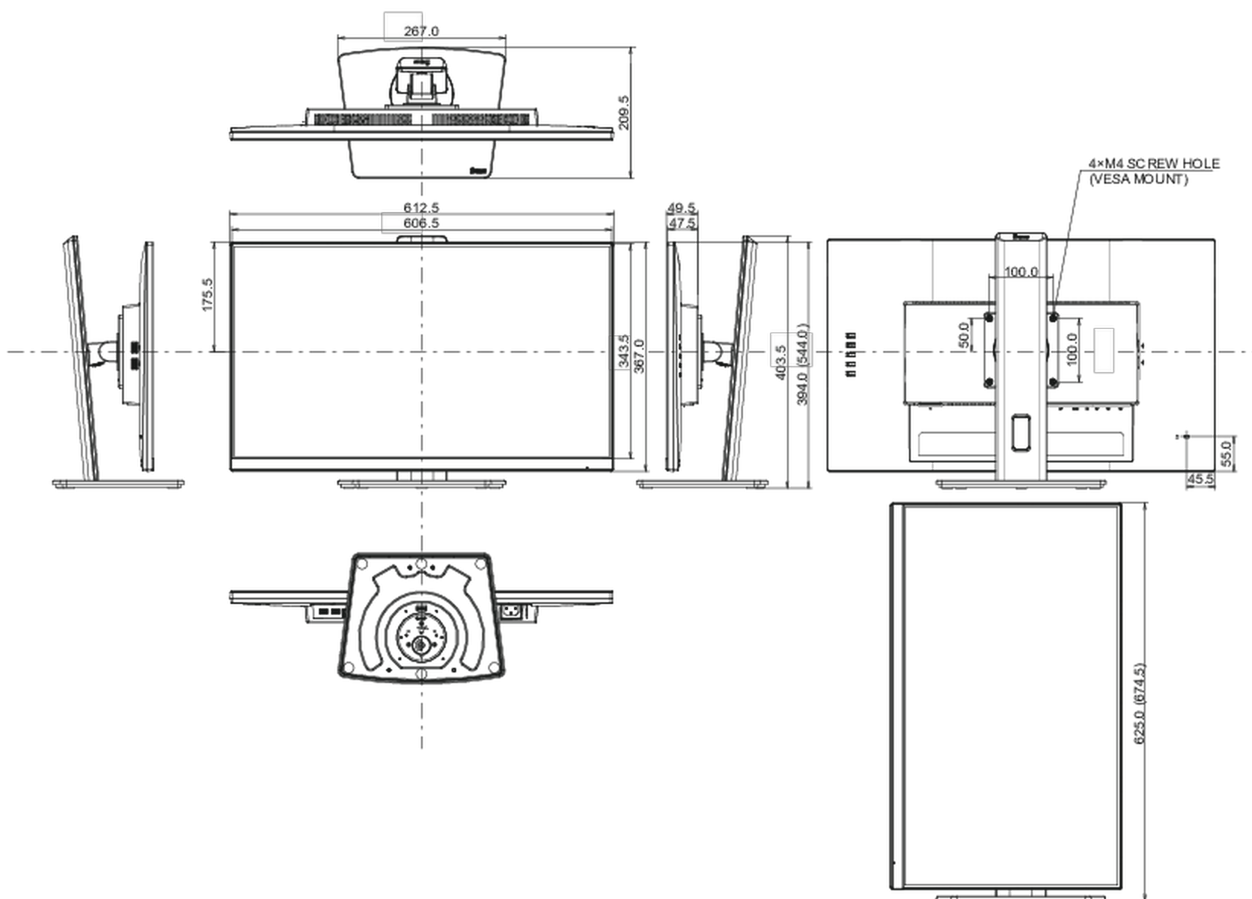

Cable management system

yes

05 ACCESSORIES INCLUDED

Cables

power, USB, HDMI, DP

Other

quick start guide, safety guide

06 POWER MANAGEMENT

Power supply unit

internal

Power supply

AC 100 - 240V, 50/60Hz

Power usage

17W typical, 0.5W stand by, 0.3W off mode

07 SUSTAINABILITY

Regulations

TCO Certified, CE, TÜV-Bauart, EAC, VCCI-B, PSE, RoHS support, ErP, WEEE, REACH, UKCA

Energy efficiency class (Regulation (EU) 2017/1369)

E

REACH SVHC

above 0.1%: Lead

08 DIMENSIONS / WEIGHT

Product dimensions W x H x D

612.5 x 394 (544) x 209.5mm

Box dimensions W x H x D

690 x 455 x 168mm

Weight (without box)

5.7kg

EAN code

4948570122592