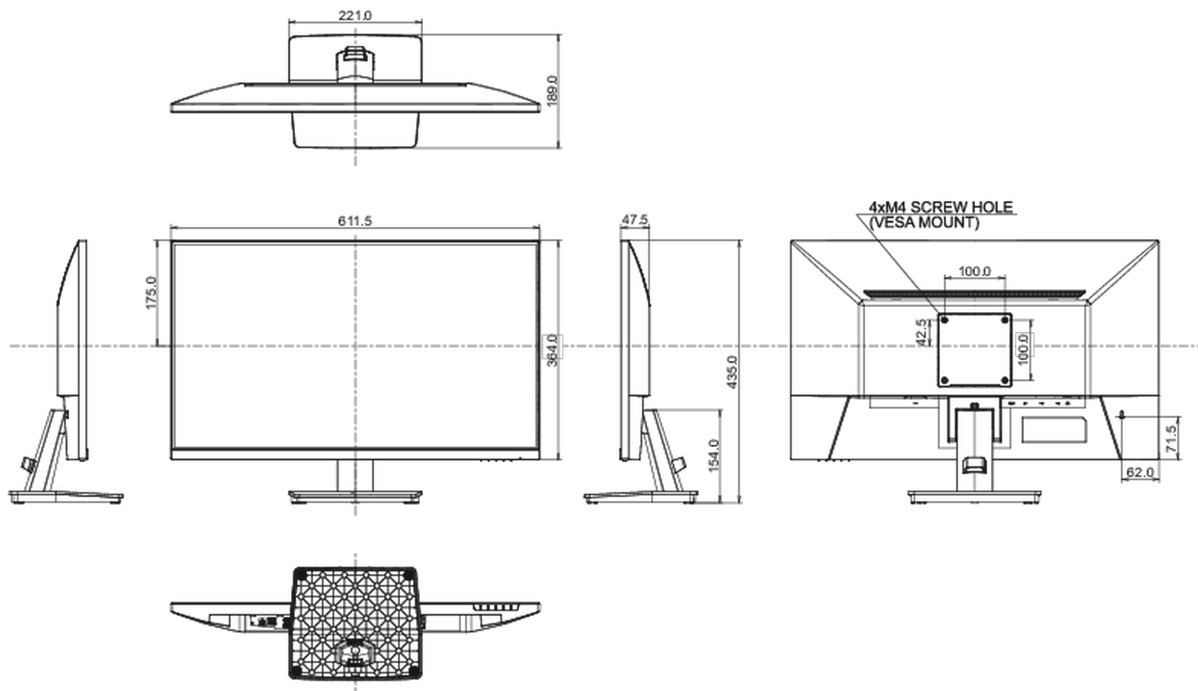

## 04 MECHANICAL

Display position adjustments	tilt
Tilt angle	22° up; 4° down
VESA mounting	100 x 100mm
Cable management system	yes

## 08 DIMENSIONS / WEIGHT

Product dimensions W x H x D 612 x 435 x 189mm

Box dimensions W x H x D 688 x 465 x 125mm

Weight (without box) 3.8kg

Weight (with box) 5.3kg

EAN code 4948570123056

*All trademarks and registered trademarks acknowledged. E & O E. Specification subject to change without notice. All LCD's comply with ISO-9241-307:2008 in connection with pixel defects.*