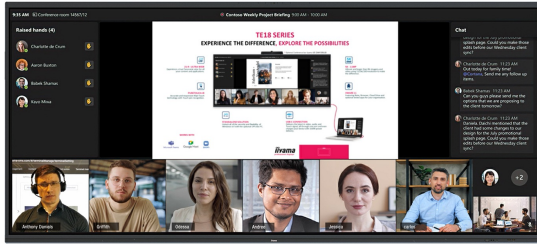

IFP INTERACTIVE DISPLAYS

INFORMATION

105" Ultra-wide Interactive 5K UHD display with 21:9 panoramic view

- The TE10518UWI-B1AG is a revolutionary 105" 5K UHD Interactive Touchscreen that brings a new level of collaboration and engagement to your workspace. Boasting cutting-edge technology and a host of impressive features and functionalities, this interactive display is designed to transform the way you work, communicate, and share ideas. Whether it's for boardrooms, classrooms, or collaborative meeting spaces, this 105" 21:9 Ultra-Wide interactive touchscreen is the ultimate tool to foster creativity, productivity, and seamless communication.

Microsoft Teams Front Row

Take your collaboration to the next level with the integration of Microsoft Teams Front Row. This feature allows you to seamlessly host or join virtual meetings and video conferences using the interactive touchscreen as your central communication hub.

21:9 Ultra-Wide Screen

With an ultra-wide aspect ratio, this interactive touchscreen provides an expansive canvas to accommodate multiple content windows side-by-side, enhancing multitasking capabilities. The 21:9 Ultra Wide format is also the perfect optimisation for Microsoft Teams Front Row delivering an exceptional experience and meeting room equity for all attendees.

5K - 11 Mega Pixels

Experience stunning visuals with the 5K UHD resolution, offering crisp and clear images for a truly immersive viewing experience.

PURETOUCH-IR+

The state-of-the-art PureTouch-IR+ technology ensures accurate and precise touch responses, enabling effortless interaction and annotation.