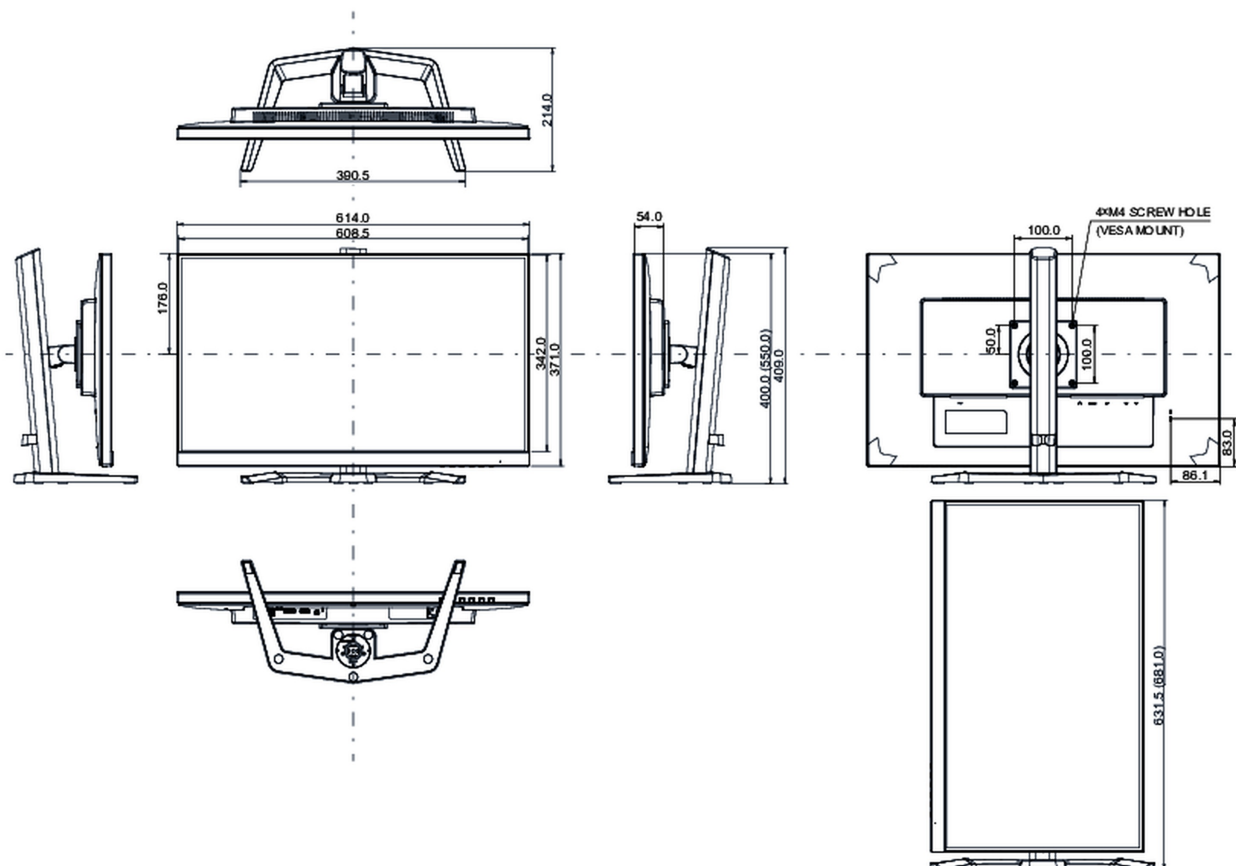

Cable management system

yes

05 ACCESSORIES INCLUDED

Cables

power, USB, HDMI, DP

Other

quick start guide, safety guide

06 POWER MANAGEMENT

Power supply unit

internal

Power supply

AC 100 - 240V, 50/60Hz

Power usage

33W typical, 0.5W stand by, 0.5W off mode

07 SUSTAINABILITY

Regulations

CE, TÜV-Bauart, EAC, PSE, RoHS support, ErP, WEEE, VCCI, REACH, UKCA

Energy efficiency class (Regulation (EU) 2017/1369)

G

REACH SVHC

above 0.1%: Lead

08 DIMENSIONS / WEIGHT

Product dimensions W x H x D

614 x 400 (550) x 214mm

Box dimensions W x H x D

692 x 506 x 207mm

Weight (without box)

5.7kg

Weight (with box)

7,7kg

EAN code

4948570121939