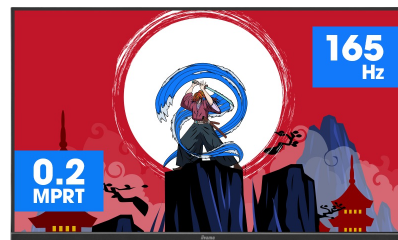

### Immerse yourself in the game with the curved GCB3280QSU Red Eagle with 165Hz refresh rate

The 1500R curved VA panel with 165Hz refresh rate, 0.2ms MPRT and the 2560x1440 resolution gives you an immersive viewing experience and guarantees superb image quality. The height adjustable stand ensures you can easily adjust the screen position and easily customizable screen settings using the predefined and custom gaming modes along with the Black Tuner function gives you control over the dark scenes to make sure details are always clearly visible.

CURVED DESIGN 1500R

The 1500R curvature of the screen guarantees a realistic and comfortable viewing experience allowing you to really immerse yourself in the game.

165Hz & 0.2ms MPRT

With 165Hz refresh rate and 0.2ms MPRT response time the force is with you! Make split second decisions and be sure the image on the screen is always sharp and smooth.

## 01 DISPLAY CHARACTERISTICS

Diagonal	31.5", 80cm
Panel	VA LED, matte finish
Curved	1500R
Native resolution	2560 x 1440 @165Hz (3.7 megapixel WQHD, DisplayPort)
Aspect ratio	16:9
Panel brightness	350 cd/m <sup>2</sup>
Static contrast	3000:1
Advanced contrast	80M:1
Response time (MPRT)	0.2ms
Viewing zone	horizontal/vertical: 178°/178°, right/left: 89°/89°, up/down: 89°/89°
Colour support	16.7mln
Horizontal Sync	30 - 245kHz
Viewable area W x H	697.3 x 392.3mm, 27.5 x 15.4"
Pixel pitch	0.272mm
Colour	matte, black