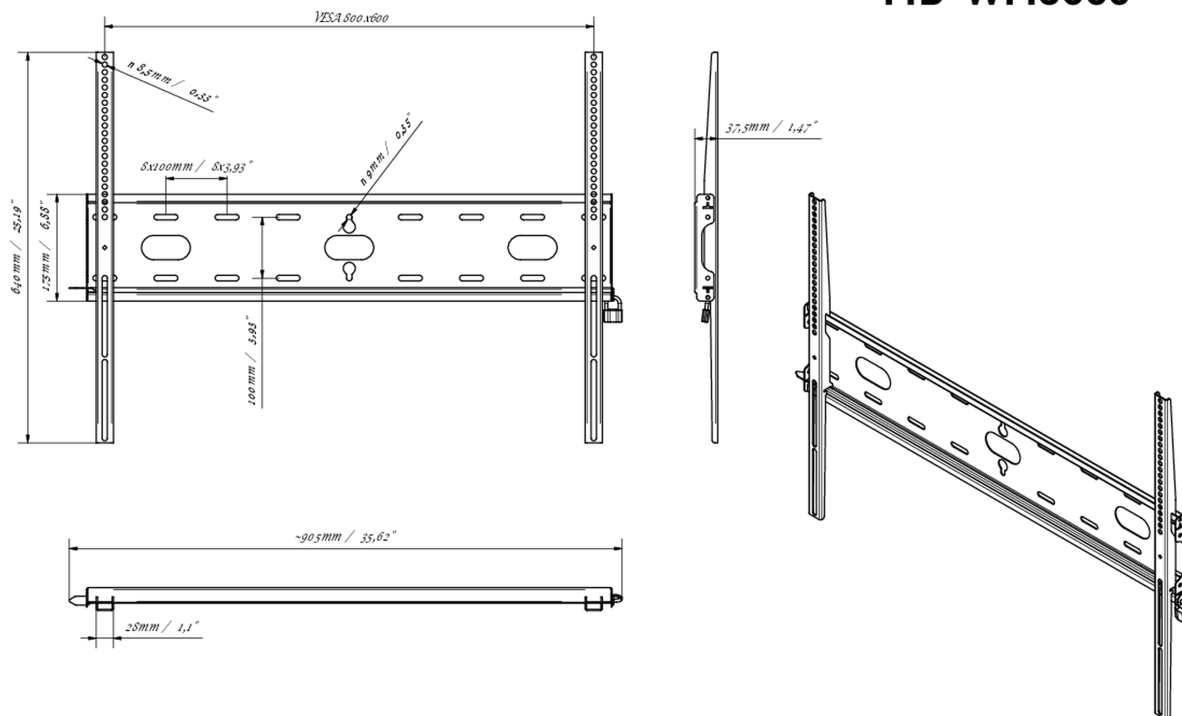

Universal wall mount, up to VESA 800x600mm, max. 125kg

With the easy and quick fixation system, this wall mount guarantees safe usage in environments like schools and other public utility buildings.

01 DEVICE

Type Wall Mount

02 TECHNICAL SPECIFICATION

Max weight capacity	125kg / monitor
VESA minimum	100 x 100mm
VESA maximum	800 x 600mm

MD-WM8060

03 DIMENSIONS / WEIGHT

Product dimensions W x H x D 860 x 640 x 37.5mm

Box dimensions W x H x D 930 x 220 x 40mm

Weight (without box) 3.3kg

Weight (with box) 4kg

EAN code 5902841107380

MD-WM8060

All trademarks and registered trademarks acknowledged. E & O E. Specification subject to change without notice. All LCD's comply with ISO-9241-307:2008 in connection with pixel defects.