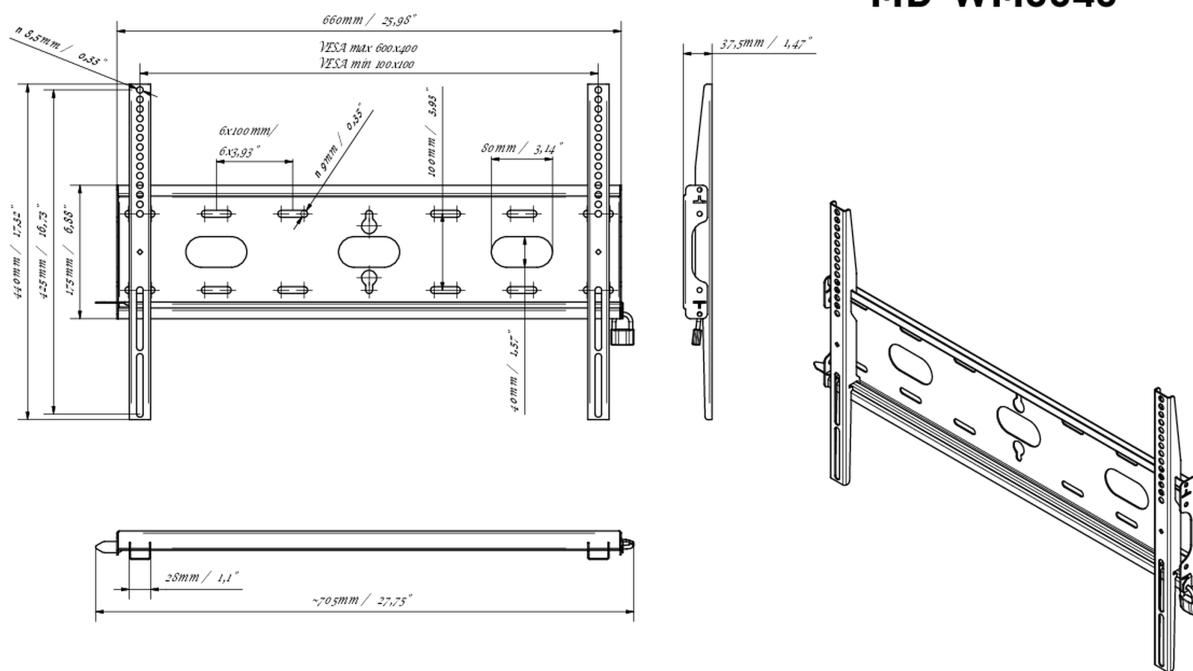

Universal wall mount, up to VESA 600x400mm, max. 125kg

With the easy and quick fixation system, this wall mount guarantees safe usage in environments like schools and other public utility buildings.

01 DEVICE

Type Wall Mount

02 TECHNICAL SPECIFICATION

Max weight capacity	125kg / monitor
VESA minimum	100 x 100mm
VESA maximum	600 x 400mm

MD-WM6040

03 DIMENSIONS / WEIGHT

Product dimensions W x H x D	660 x 440 x 37.5mm
Box dimensions W x H x D	690 x 220 x 40mm
Weight (without box)	2.3kg
Weight (with box)	3kg
EAN code	5902841107106