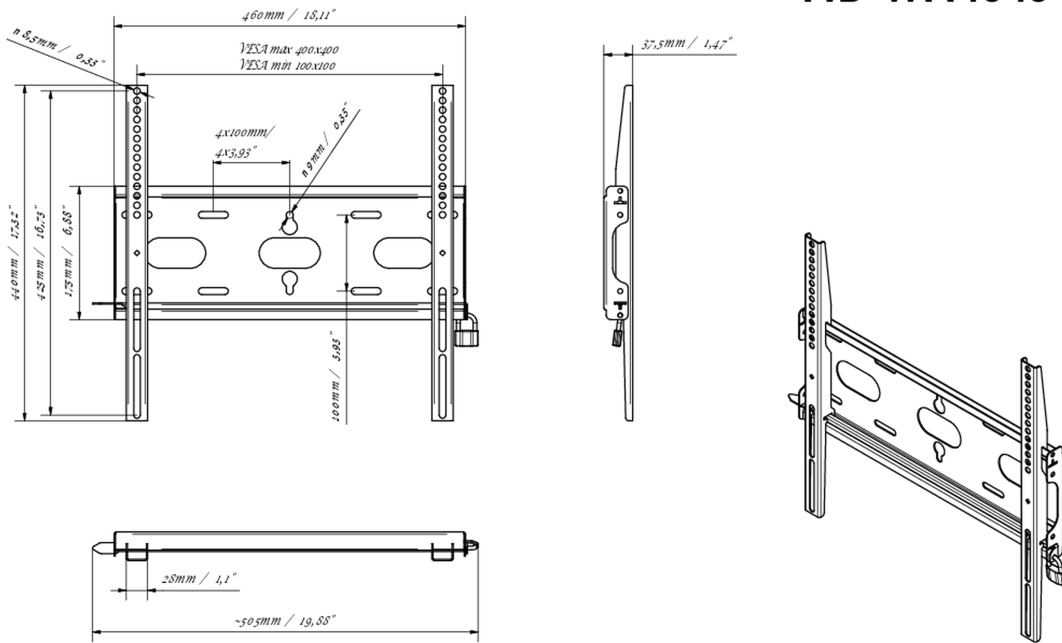

Universal wall mount, up to VESA 400x400mm, max. 125kg

With the easy and quick fixation system, this wall mount guarantees safe usage in environments like schools and other public utility buildings.

01 DEVICE

Type Wall Mount

02 TECHNICAL SPECIFICATION

Max weight capacity	125kg / monitor
VESA minimum	100 x 100mm
VESA maximum	400 x 400mm

MD-WM4040

03 DIMENSIONS / WEIGHT

Product dimensions W x H x D	460 x 440 x 37.5mm
Box dimensions W x H x D	205 x 505 x 38mm
Weight (without box)	1.8kg
Weight (with box)	2.5kg
EAN code	5902841107281