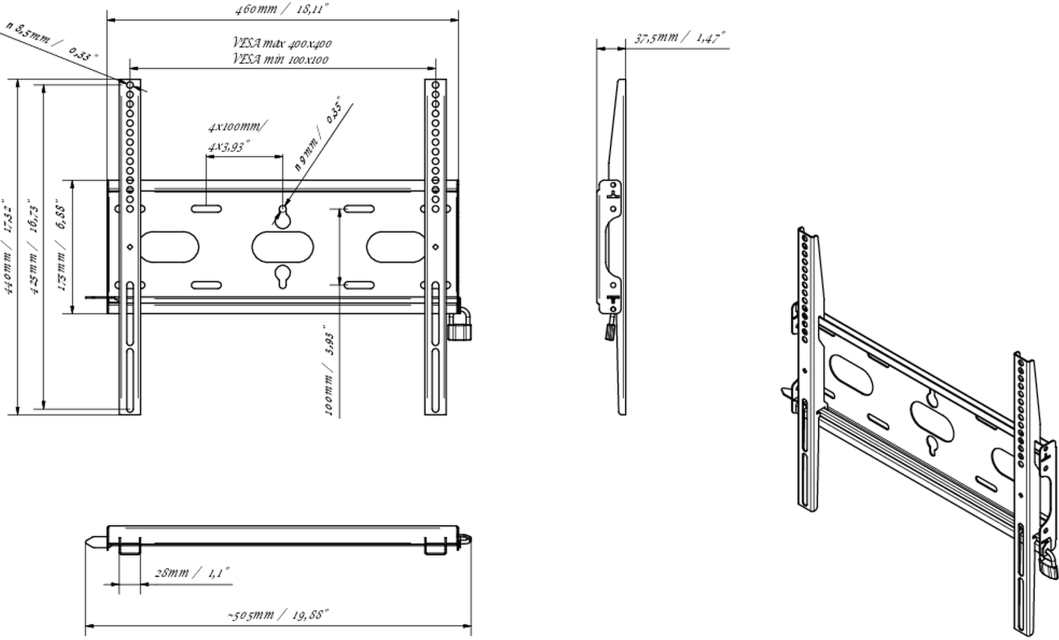

MD-WM4040

All trademarks and registered trademarks acknowledged. E & O E. Specification subject to change without notice. All LCD's comply with ISO-9241-307:2008 in connection with pixel defects.

© IYAMA CORPORATION. ALL RIGHTS RESERVED