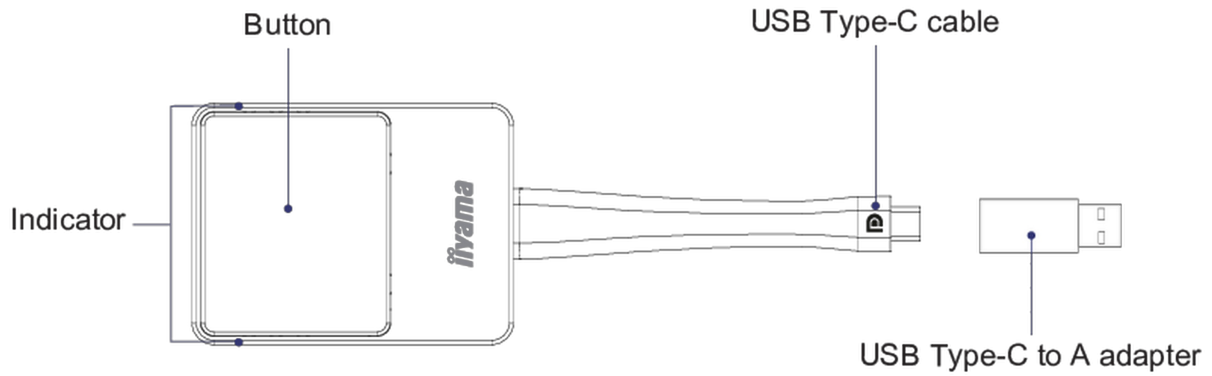

WP D002C

03 POWER MANAGEMENT

Power supply unit	external
Power usage	4.5W typical

04 SUSTAINABILITY

Regulations	CE, RoHS support, WEEE, REACH

05 DIMENSIONS / WEIGHT

Product dimensions W x H x D	57 x 175 x 17mm
Box dimensions W x H x D	100 x 123 x 33mm
Weight (without box)	0.81kg
Weight (with box)	0.217kg
EAN code	4948570032891

WP D002C