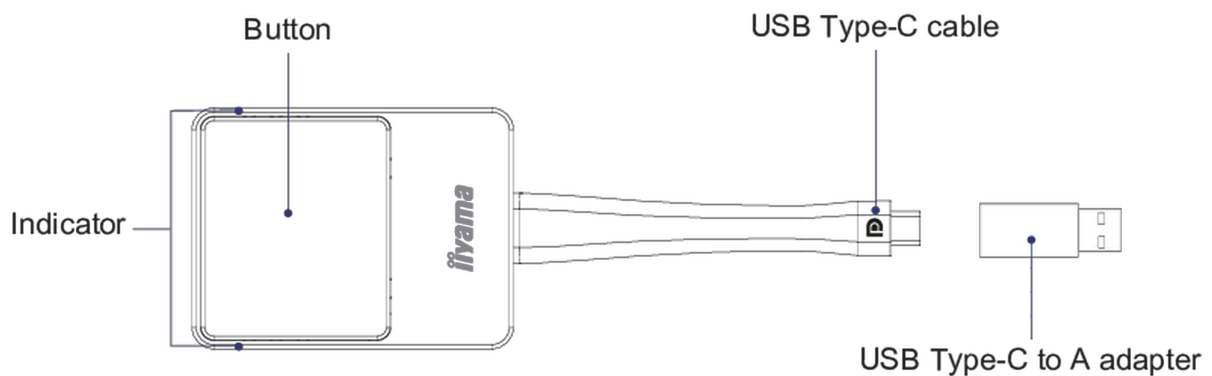

WP D002C

03 POWER MANAGEMENT

Power supply unit	external
Power usage	4.5W typical

04 SUSTAINABILITY

Regulations	CE, RoHS support, WEEE, REACH

05 DIMENSIONS / WEIGHT

Product dimensions W x H x D	57 x 175 x 17mm
Box dimensions W x H x D	100 x 123 x 33mm
Weight (without box)	0.81kg
Weight (with box)	0.217kg
EAN code	4948570032891

WP D002C