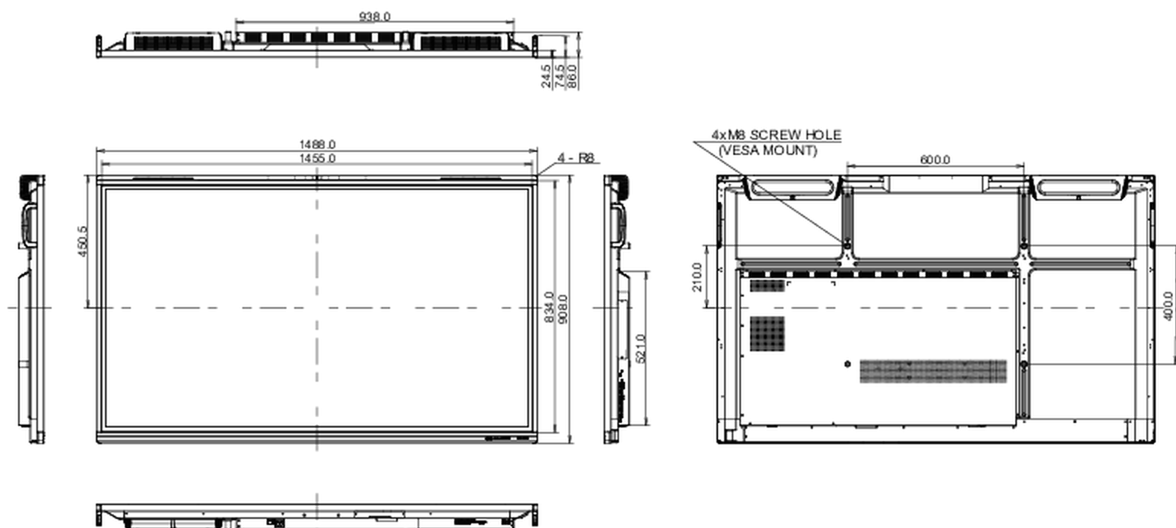

| | |
|--------------------|--|
| Regulations | CB, CE, TÜV-Bauart, EAC, RoHS support, ErP, WEEE, REACH (RoHS) |
| REACH SVHC | above 0.1%: Lead |

10 DIMENSIONS / WEIGHT

| | |
|-------------------------------------|---------------------|
| Product dimensions W x H x D | 1488 x 908 x 86mm |
| Box dimensions W x H x D | 1628 x 1005 x 208mm |
| Weight (without box) | 39kg |
| Weight (with box) | 48.3kg |
| EAN code | 4948570122028 |