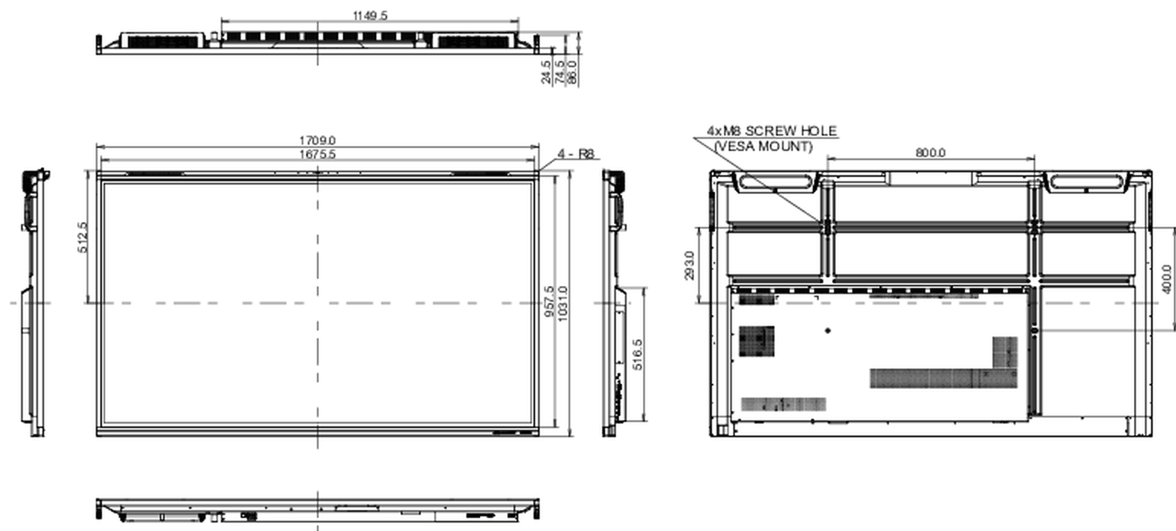

10 DIMENSIONS / WEIGHT

Product dimensions W x H x D	1709 x 1031 x 86mm
Box dimensions W x H x D	1863 x 1148 x 225mm
Weight (without box)	51.5kg
Weight (with box)	60.8kg
EAN code	4948570122035

All trademarks and registered trademarks acknowledged. E & O E. Specification subject to change without notice. All LCD's comply with ISO-9241-307:2008 in connection with pixel defects.