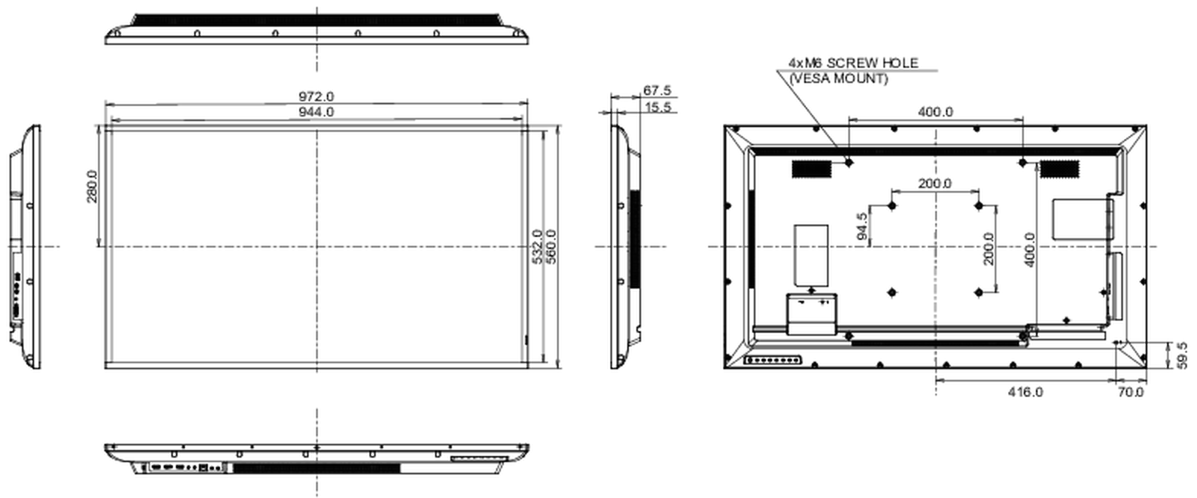

## 09 DIMENSIONS / WEIGHT

<b>Product dimensions W x H x D</b>	972 x 560 x 67.5mm
<b>Box dimensions W x H x D</b>	1070 x 690 x 139mm
<b>Weight (without box)</b>	8.8kg
<b>Weight (with box)</b>	12.3kg
<b>EAN code</b>	4948570120932