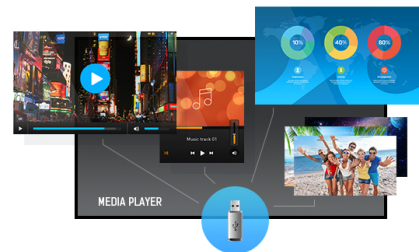

### 43" Professional Digital Signage display with 4K UHD resolution

Set in a slim bezel, the iiyama LE4341UHS is a professional digital signage display offering 18/7 operating time and landscape orientation.

The 4K UHD resolution (3840x2160) provides exceptional colour and image performance. With the built-in media player you can play your favourite music and show your most beautiful videos, photos and images directly on screen.

#### 4K

UHD resolution (3840x2160), better known as 4K, offers a gigantic viewable area with 4 times more information and work space than a Full HD screen. Due to the high DPI (dots per inch), it displays an incredibly sharp and crisp image.

#### Media player

Play your favourite music and show your most beautiful videos, photos and images directly on screen from a flash drive or internal memory with the built-in media player.