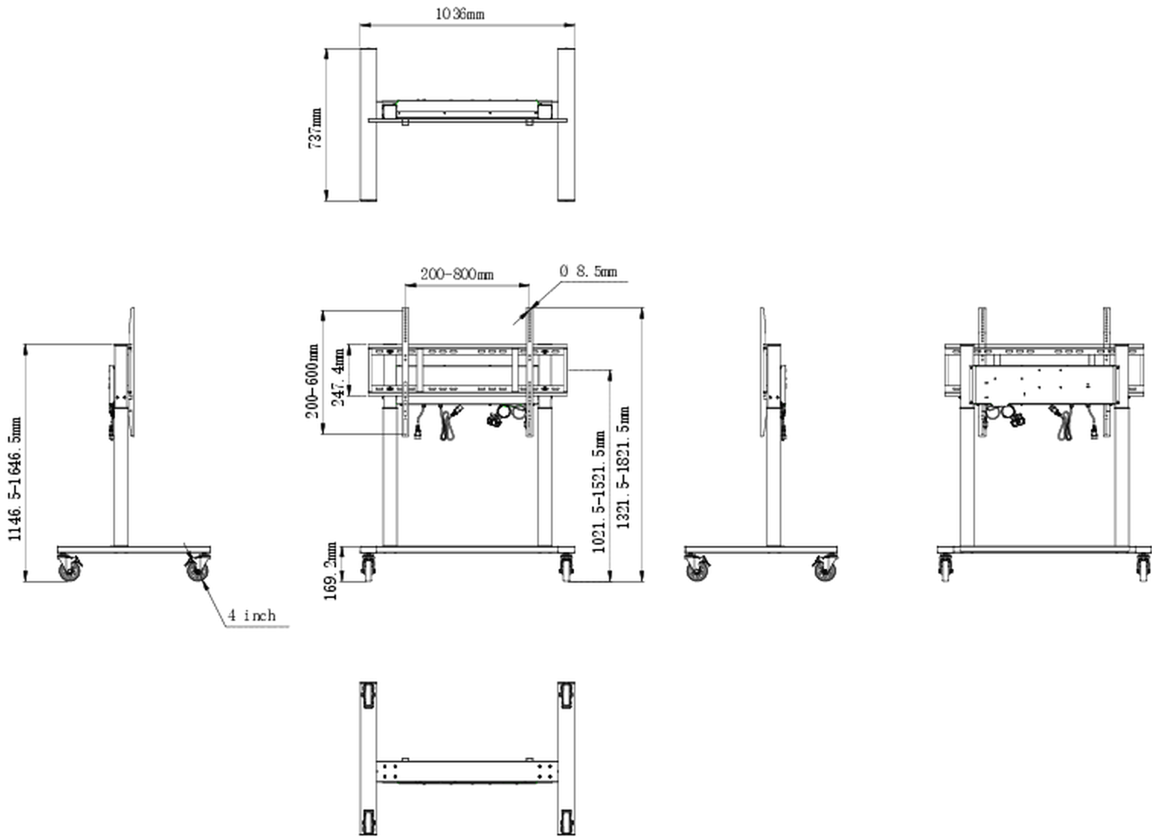

01 TECHNICAL SPECIFICATION

Height adjustment	500mm, Centre of the screen is 1021.5 - 1521.5mm
Max weight capacity	80kg / monitor
VESA maximum	800 x 600mm
Extra	cable clips, customized cables (USB cable, remote controller, two power extension cables)

02 DIMENSIONS / WEIGHT

Product dimensions W x H x D 1036 x 1298 to 1798 x 737mm

Box dimensions W x H x D 1123 x 1123 x 132mm

Weight (without box) 32.4kg

Weight (with box) 37.1kg

EAN code 4948570033126

All trademarks and registered trademarks acknowledged. E & O E. Specification subject to change without notice. All LCD's comply with ISO-9241-307:2008 in connection with pixel defects.