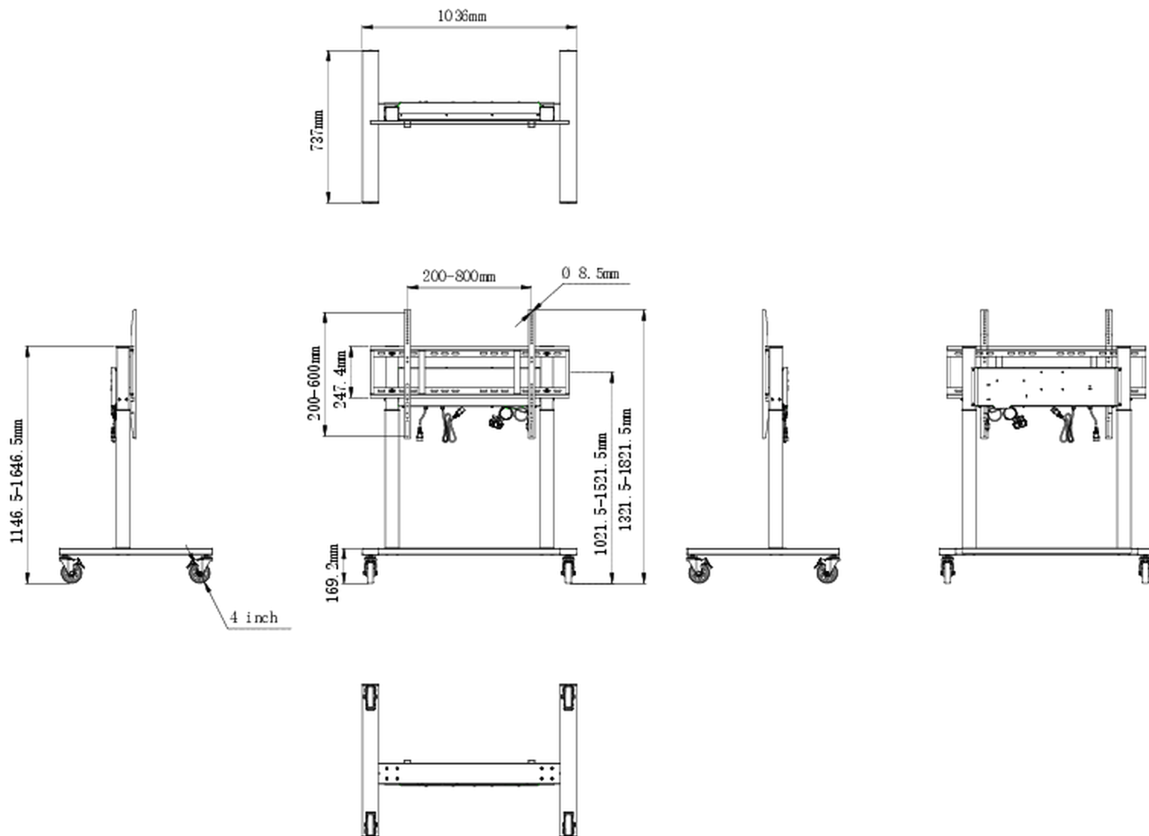

Double column electric floor lift on wheels

An anti-collision electric trolley for large format displays up to VESA 800x600mm. This product is unique because of its screen flexibility and installation ease, within just five steps the product is installed and ready for use in any meeting area.

This mobile stand with electrical 500mm height adjustment provides a continuous and silent adjustment, controlled directly from a compatible iiyama TE SERIES display or with the attached control pad. The 4-inch muting castor omni directional wheels make it easy and save to move the car around. The integrated screen bracket supports most VESA patterns, making this floor lift suitable for every display up to 86" with a max. weight of 80kg.

01 TECHNICAL SPECIFICATION

Height adjustment	500mm, Centre of the screen is 1021.5 - 1521.5mm
Max weight capacity	80kg / monitor
VESA maximum	800 x 600mm
Extra	cable clips, customized cables (USB cable, remote controller, two power extension cables)

02 DIMENSIONS / WEIGHT

Product dimensions W x H x D 1036 x 1298 to 1798 x 737mm

Box dimensions W x H x D 1123 x 1123 x 132mm

Weight (without box) 32.4kg

Weight (with box) 37.1kg

EAN code 4948570033126

All trademarks and registered trademarks acknowledged. E & O E. Specification subject to change without notice. All LCD's comply with ISO-9241-307:2008 in connection with pixel defects.