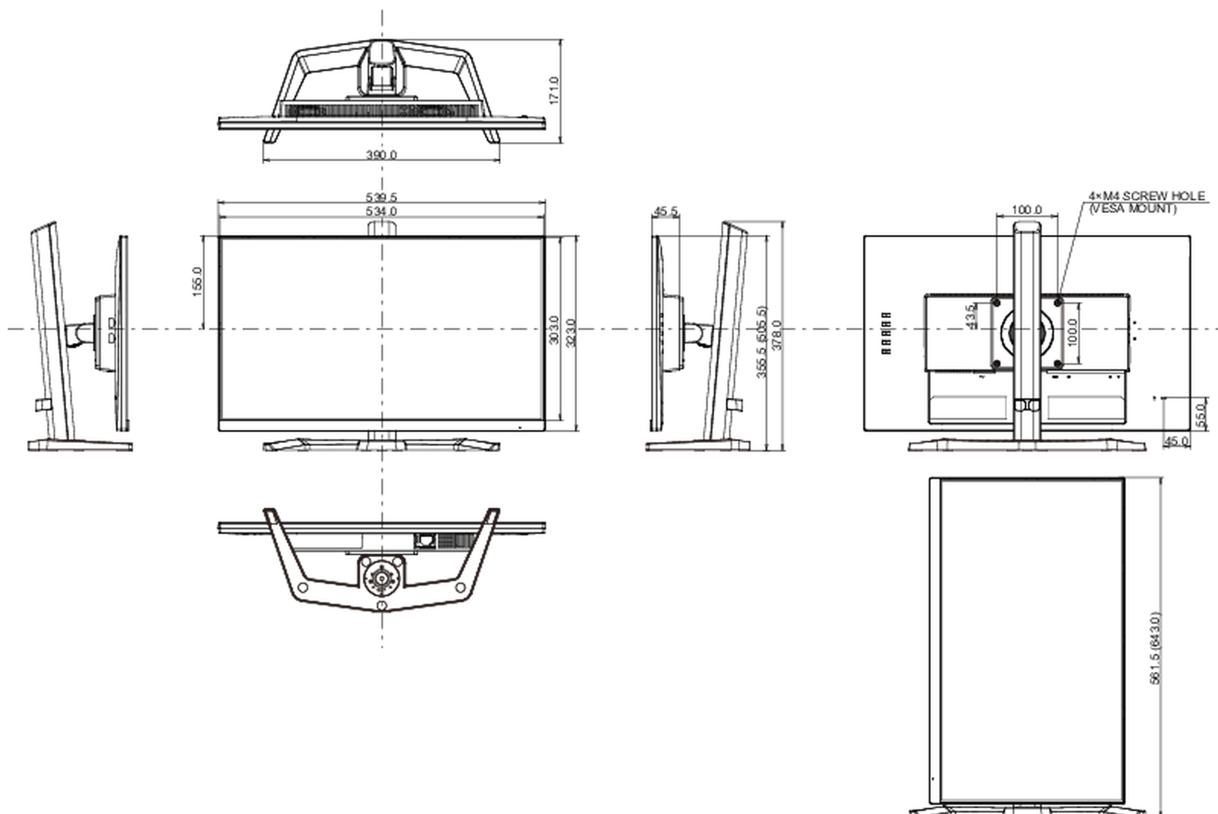

04 MECHANICAL

Display position adjustments	height, tilt, pivot (rotation both sides)
Height adjustment	150mm
Rotation (PIVOT function)	90°
Tilt angle	23° up; 5° down
VESA mounting	100 x 100mm
Cable management system	yes

07 SUSTAINABILITY

Regulations	CE, TÜV-Bauart, EAC, PSE, RoHS support, ErP, WEEE, VCCI, REACH
Energy efficiency class (Regulation (EU) 2017/1369)	E
REACH SVHC	above 0.1%: Lead

08 DIMENSIONS / WEIGHT

Product dimensions W x H x D	539.5 x 385(535) x 210mm
Box dimensions W x H x D	610 x 398 x 157mm
Weight (without box)	4.5kg
Weight (with box)	6kg
EAN code	4948570121397