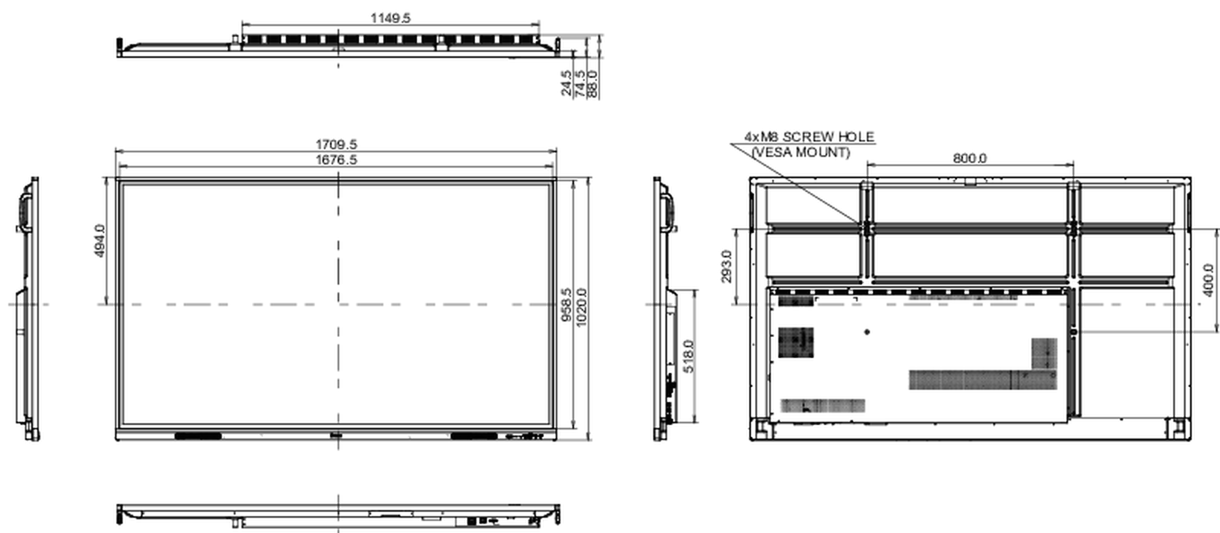

10 DIMENSIONS / WEIGHT

Product dimensions W x H x D	1709 x 1020 x 88mm
Box dimensions W x H x D	1863 x 1140 x 225mm
Weight (without box)	47kg
Weight (with box)	60.6kg
EAN code	4948570121847

All trademarks and registered trademarks acknowledged. E & O E. Specification subject to change without notice. All LCD's comply with ISO-9241-307:2008 in connection with pixel defects.