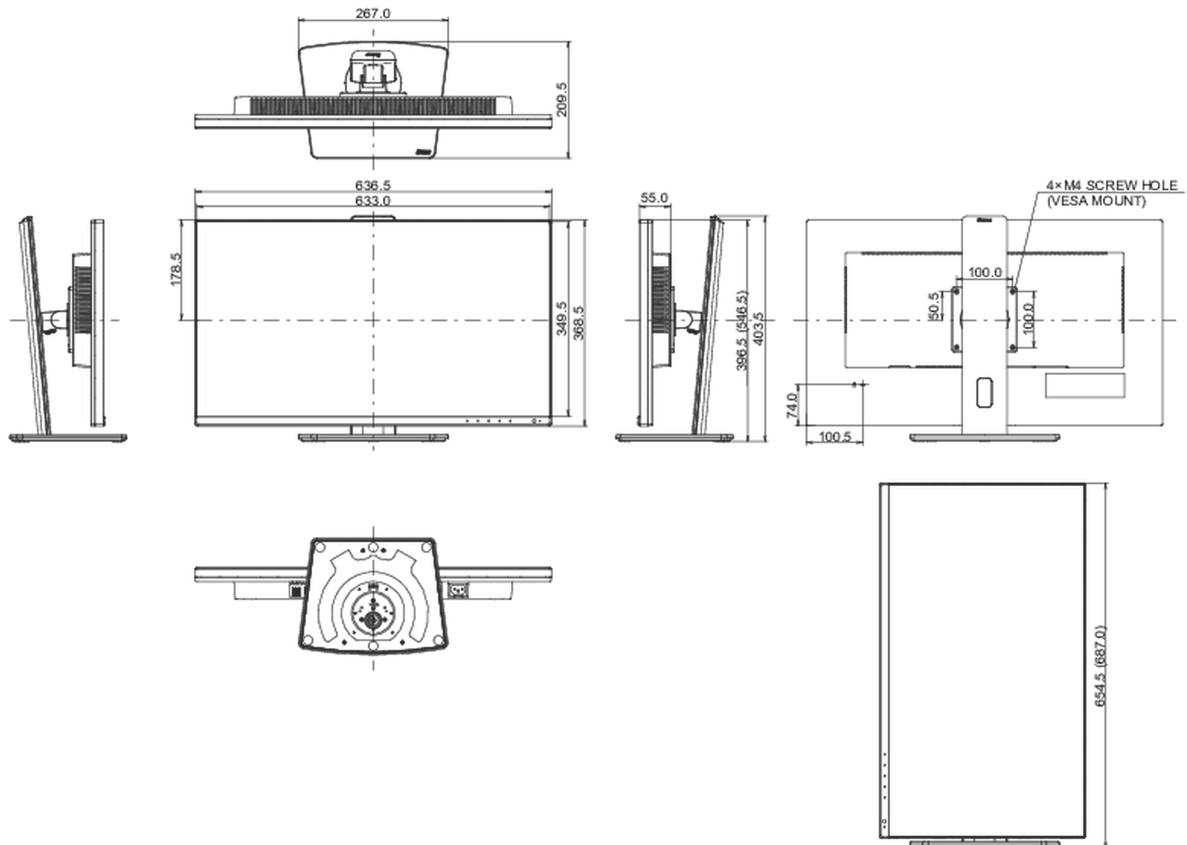

## 04 MECHANICAL

|                              |   |
|------------------------------|---|
| Display position adjustments | height, swivel, tilt, pivot (rotation both sides) |
| Height adjustment            | 150mm   |
| Rotation (PIVOT function)    | 90°   |
| Swivel stand                 | 90°; 45° left; 45° right                          |
| Tilt angle                   | 23° up; 5° down                                   |
| VESA mounting                | 100 x 100mm                                       |
| Cable management system      | yes   |

## 08 DIMENSIONS / WEIGHT

|                              |                                 |
|------------------------------|---------------------------------|
| Product dimensions W x H x D | 636.5 x 396.5 (546.5) x 209.5mm |
| Box dimensions W x H x D     | 723 x 436 x 163mm               |
| Weight (without box)         | 6.9kg                           |
| Weight (with box)            | 8.9kg                           |
| EAN code                     | 4948570121519                   |